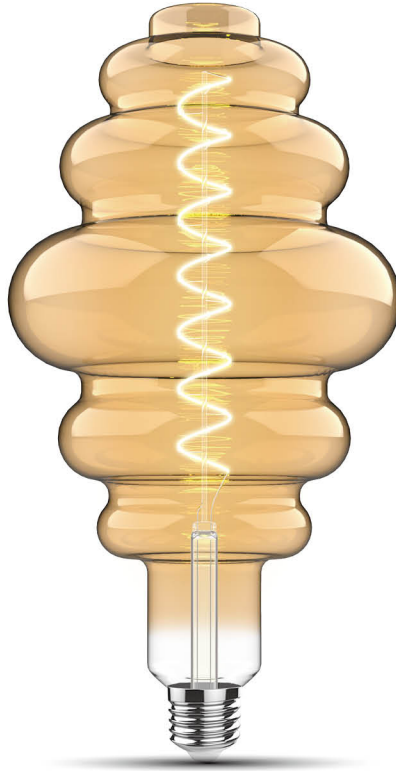

Classic Style Type B Amber

Art.No 4300062

Ø:200mm H:395mm

| Decorative | 15,000 hrs | 10,000 times | Dimmable | E27 |

Watt (W)	Voltage(V)	Lumen (lm)	CRI	Colour Temp	Dimmable	Packing
4W	220-240	200	>80	2100	Yes	4