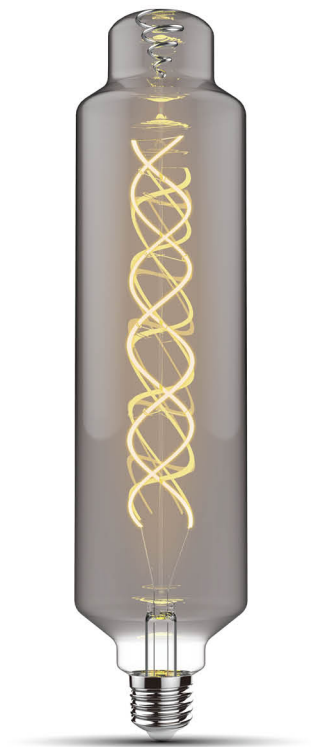

Classic Style Type H Smoke

Art.No 4300171

Ø:75mm H:330mm

| Decorative | 15,000 hrs | 10,000 times | Dimmable | E27 |

Watt (W)	Voltage(V)	Lumen (lm)	CRI	Colour Temp	Dimmable	Packing
4W	220-240	100	>80	2100	Yes	12