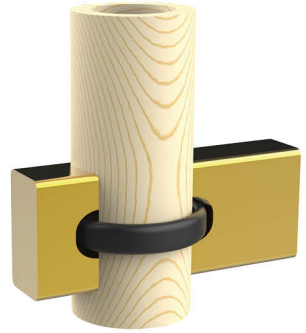

Recommendation

Classic Deco
Diamond

Art.No 4600302
4W
2100K
200lm
CRI \geq 80
Dimmable
L 115mmx135mm

**Style Nature
Table Lamp Type B2**

Art.No 4020075

Brass-wood
Socket E27
IP20
60W Max

**Style Nature
Desk Lamp Type A**

Art.No 4020085

Brass-wood
Black Nylon Cable: 150cm
Socket E27
IP20
60W Max

LUXRAM *Style* | Style-New-Raw

Style New-Raw
Wall Lamp Type A1
Art.No 4050002

Brass-marble
Black Nylon Cable: 150cm
Socket E27
IP20
60W Max