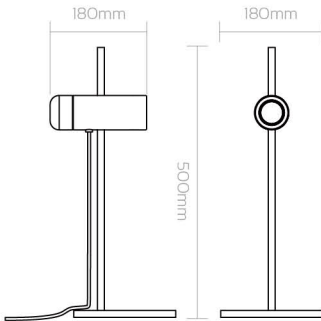

Recommendation

Classic Deco
Diamond

Art.No 4600302
4W
2100K
200lm
CRI \geq 80
Dimmable
L 115mmx135mm

**Style Nature
Table Lamp Type B2**

Art.No 4020075

Brass-wood
Socket E27
IP20
60W Max

**Style Nature
Desk Lamp Type A**

Art.No 4020085

Brass-wood
Black Nylon Cable: 150cm
Socket E27
IP20
60W Max

LUXRAM *Style* | Style-New-Raw

Style New-Raw
Wall Lamp Type A1
Art.No 4050002

Brass-marble
Black Nylon Cable: 150cm
Socket E27
IP20
60W Max