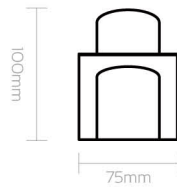

Art.No 4020085

Brass-wood
Black Nylon Cable: 150cm
Socket E27
IP20
60W Max

LUXRAM *Style* | Style-New-Raw

Style New-Raw
Wall Lamp Type A1
Art.No 4050002

Brass-marble
Black Nylon Cable: 150cm
Socket E27
IP20
60W Max