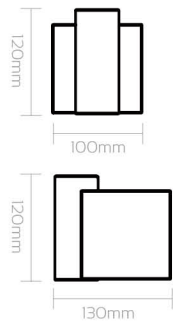

**Style New-Raw Desk
Lamp Type B**

Art.No 4050042

Brass-marble

Socket E27

IP20

60W Max

**Style New-Raw Table
Lamp Type A1**

Art.No 4050012

Brass-marble

Socket E27

IP20

60W Max