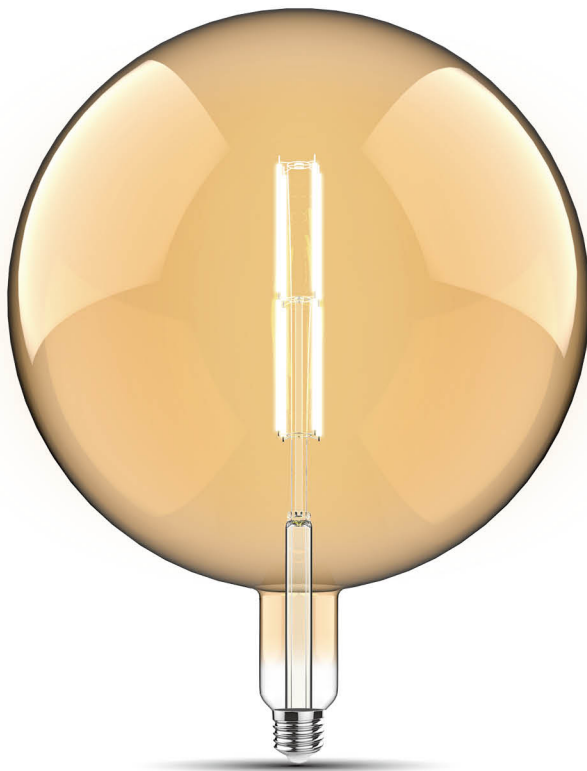

Classic Style Type K4 Amber

Art.No 4300382

Ø:380mm H:500mm

| Decorative | 15,000 hrs | 10,000 times | Dimmable | E27 |

Watt (W)	Voltage(V)	Lumen (lm)	CRI	Colour Temp	Dimmable	Packing
4W	220-240	200	>80	2100	Yes	1