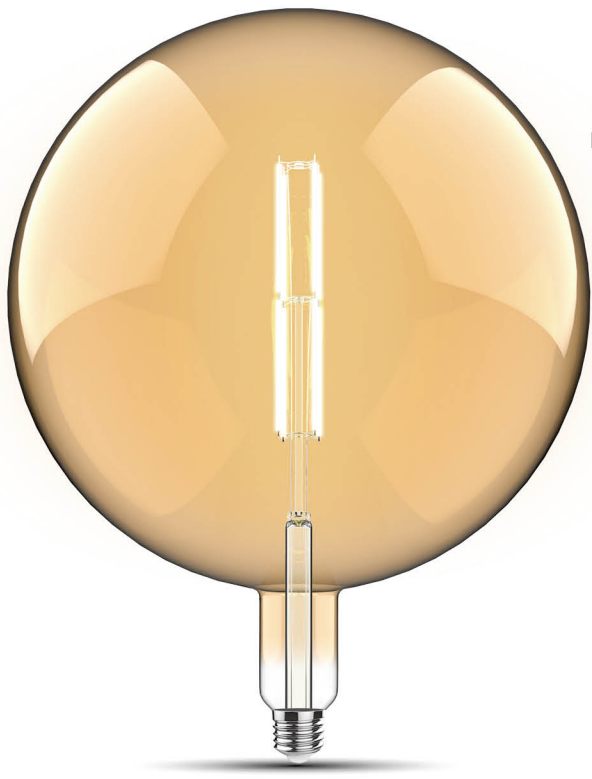

Classic Style Type K3 Amber

Art.No 4300272

Ø:300mm H:400mm

| Decorative | 15,000 hrs | 10,000 times | Dimmable | E27 |

Watt (W)	Voltage(V)	Lumen (lm)	CRI	Colour Temp	Dimmable	Packing
4W	220-240	200	>80	2100	Yes	1