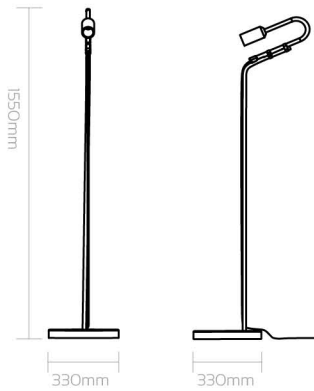

Art.No 4000002

Brass-black Finish

Black Nylon Cable: 150cm

Socket E27

IP20

60W Max

Recommendation

Classic Style Type M

Art.No 4000012

Brass-black Finish
Black Nylon Cable: 100cm
Socket E27
IP20
60W Max

Style Modern X² Desk Lamp

Art.No 4000022

Brass-black Finish
Black Nylon Cable: 150cm
Socket E27
IP20
60W Max

Classic Deco Black Top