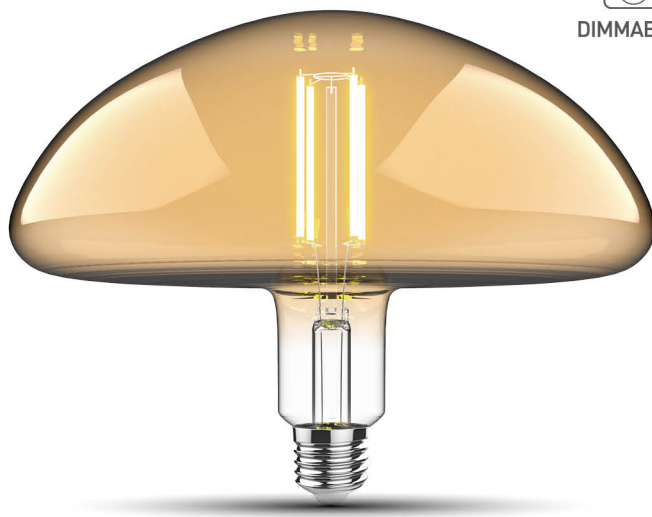

Classic Style Type J Amber

Art.No 4300222

Ø:190mm H:180mm

| Decorative | 15,000 hrs | 10,000 times | Dimmable | E27 |

Watt (W)	Voltage(V)	Lumen (lm)	CRI	Colour Temp	Dimmable	Packing
4W	220-240	200	>80	2100	Yes	4