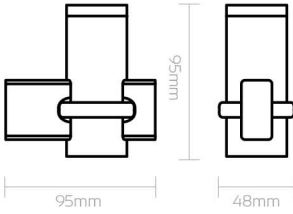

**Style Nature
Table Lamp Type B2**

Art.No 4020075

Brass-wood
Socket E27
IP20
60W Max

**Style Nature
Desk Lamp Type A**

Art.No 4020085

Brass-wood
Black Nylon Cable: 150cm
Socket E27
IP20
60W Max