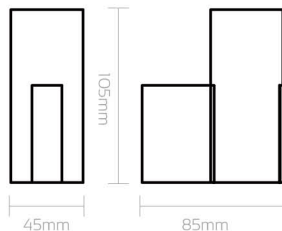

Style Nature
Table Lamp Type B1
Art.No 4020065

Brass-wood
Socket E27
IP20
60W Max

Recommendation