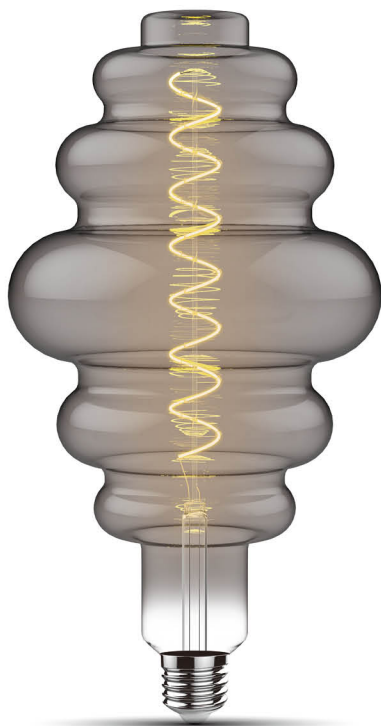

Classic Style Type B Smoke

Art.No 4300051

Ø:200mm H:395mm

| Decorative | 15,000 hrs | 10,000 times | Dimmable | E27 |

Watt (W)	Voltage(V)	Lumen (lm)	CRI	Colour Temp	Dimmable	Packing
4W	220-240	100	>80	2100	Yes	4