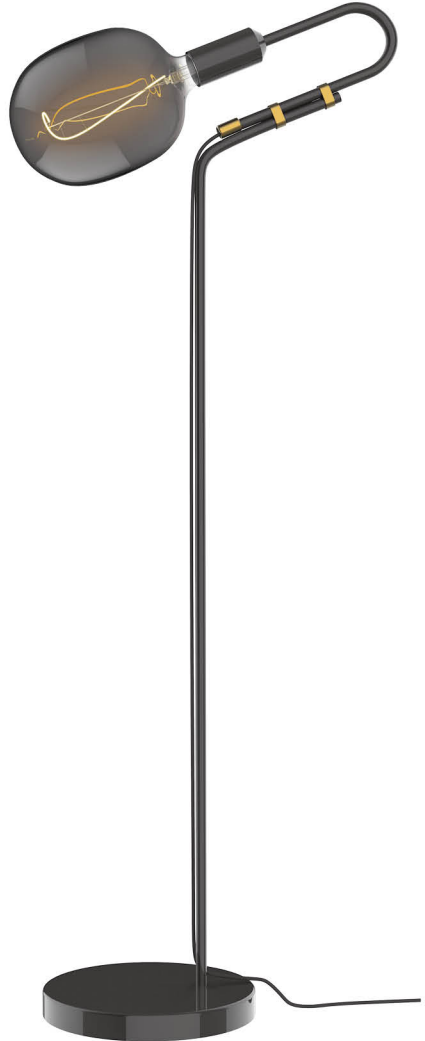

Art.No 4000002

Brass-black Finish

Black Nylon Cable: 150cm

Socket E27

IP20

60W Max

Recommendation

Classic Style Type M

Art.No 4300301

4W

2100K

100lm

CRI ≥80

Dimmable

Φ170mm×270mm

Style Modern X² Pendant

Art.No 4000012

Brass-black Finish
Black Nylon Cable: 100cm
Socket E27
IP20
60W Max

Style Modern X² Desk Lamp

Art.No 4000022

Brass-black Finish
Black Nylon Cable: 150cm
Socket E27
IP20
60W Max

Classic Deco Black Top

Art.No 4600222
4W
2700K
330lm
CRI ≥80
Dimmable
Φ95mm×135mm

Recommendation

Style Modern X² Table Lamp

Art.No 4000032

Brass-black Finish

Black Nylon Cable: 150cm

Socket E27

IP20