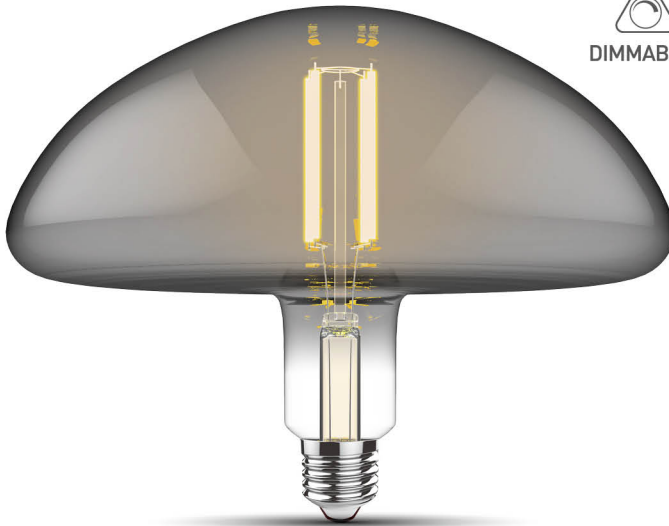

Classic Style Type J Smoke

Art.No 4300211

Ø:190mm H:180mm

| Decorative | 15,000 hrs | 10,000 times | Dimmable | E27 |

Watt (W)	Voltage(V)	Lumen (lm)	CRI	Colour Temp	Dimmable	Packing
4W	220-240	100	>80	2100	Yes	4