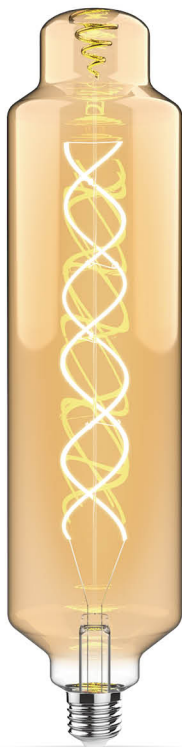

Classic Style Type H Amber

Art.No 4300182

Ø:75mm H:330mm

| Decorative | 15,000 hrs | 10,000 times | Dimmable | E27 |

Watt (W)	Voltage(V)	Lumen (lm)	CRI	Colour Temp	Dimmable	Packing
4W	220-240	200	>80	2100	Yes	12