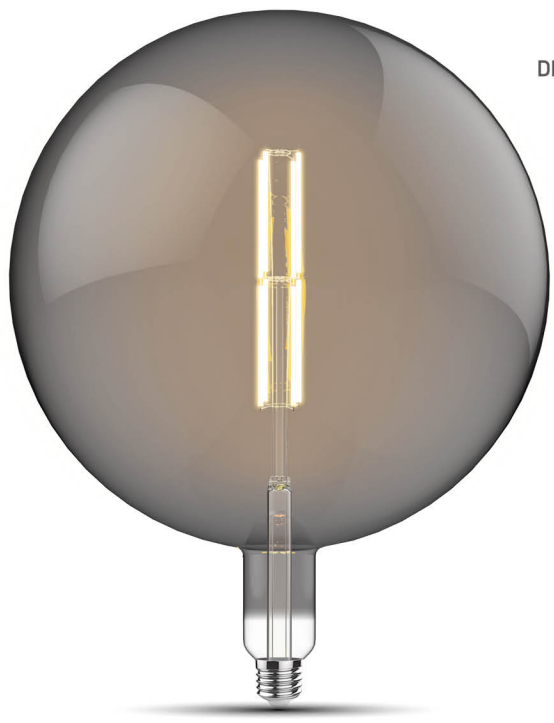

Classic Style Type K2 Smoke

Art.No 4300241

Ø:260mm H:350mm

| Decorative | 15,000 hrs | 10,000 times | Dimmable | E27 |

Watt (W)	Voltage(V)	Lumen (lm)	CRI	Colour Temp	Dimmable	Packing
4W	220-240	100	>80	2100	Yes	4