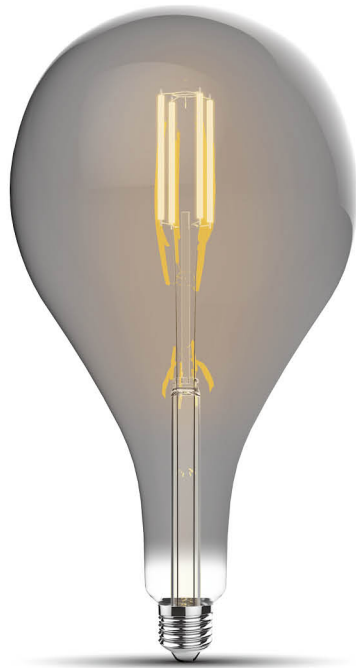

Classic Style Type C Smoke

Art.No 4300071

Ø:160mm H:275mm

| Decorative | 15,000 hrs | 10,000 times | Dimmable | E27 |

Watt (W)	Voltage(V)	Lumen (lm)	CRI	Colour Temp	Dimmable	Packing
6W	220-240	100	>80	2100	Yes	6