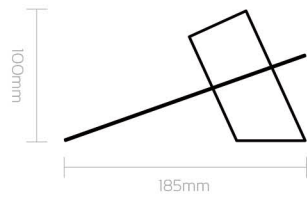

Art.No 4020085

Brass-wood
Black Nylon Cable: 150cm
Socket E27
IP20
60W Max

LUXRAM *Style* | Style-New-Raw

Style New-Raw
Wall Lamp Type A1
Art.No 4050002

Brass-marble
Black Nylon Cable: 150cm
Socket E27
IP20
60W Max