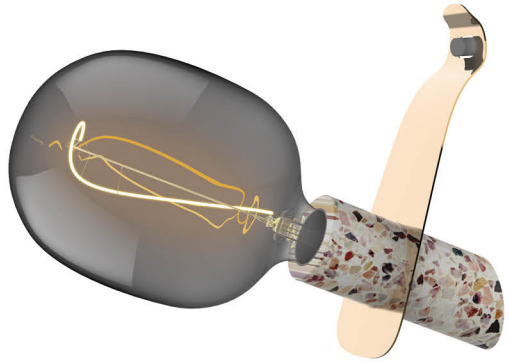

Art.No 4020085

Brass-wood
Black Nylon Cable: 150cm
Socket E27
IP20
60W Max

LUXRAM *Style* | Style-New-Raw

Style New-Raw
Wall Lamp Type A1
Art.No 4050002

Brass-marble
Black Nylon Cable: 150cm
Socket E27
IP20
60W Max