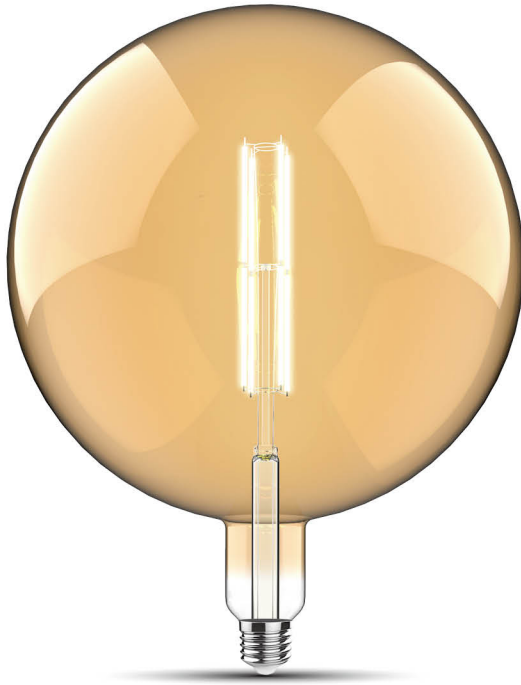

Classic Style type K2 Amber

Art.No 4300252

Ø:260mm H:350mm

| Decorative | 15,000 hrs | 10,000 times | Dimmable | E27 |

Watt (W)	Voltage(V)	Lumen (lm)	CRI	Colour Temp	Dimmable	Packing
4W	220-240	200	>80	2100	Yes	4