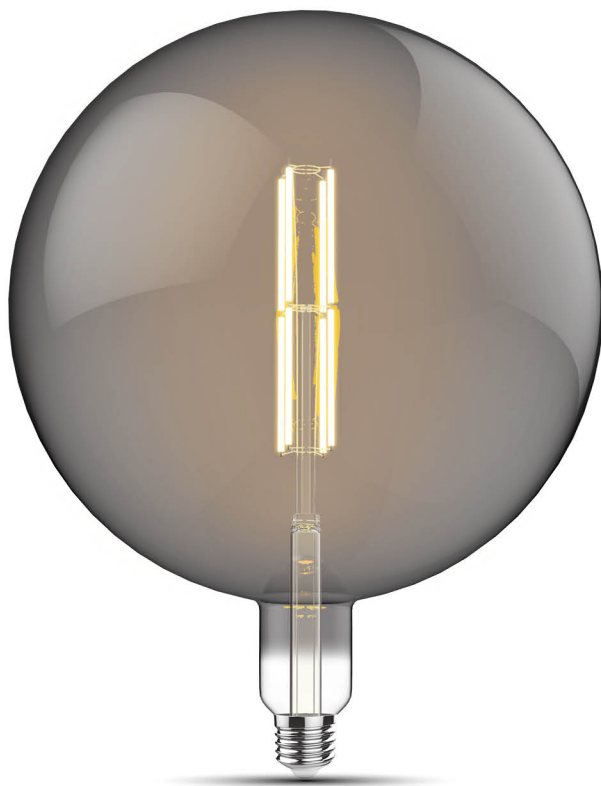

Classic Style Type K4 Smoke

Art.No 4300371

Ø:380mm H:500mm

| Decorative | 15,000 hrs | 10,000 times | Dimmable | E40 |

Watt (W)	Voltage(V)	Lumen (lm)	CRI	Colour Temp	Dimmable	Packing
4W	220-240	100	>80	2100	Yes	1