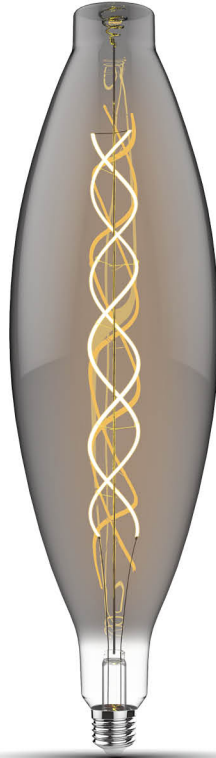

Classic Style Type I Smoke

Art.No 4300191

Ø:120mm H:440mm

| Decorative | 15,000 hrs | 10,000 times | Dimmable | E27 |

Watt (W)	Voltage(V)	Lumen (lm)	CRI	Colour Temp	Dimmable	Packing
4W	220-240	100	>80	2100	Yes	6