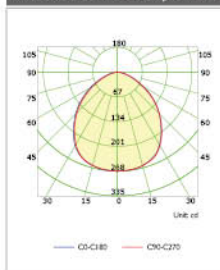

Duramax LED MR16 3-Step 8W 100°