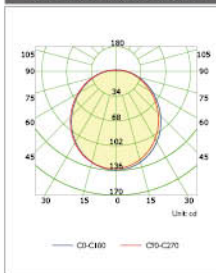

## Luminous Intensity Distribution

Duramax Golbe D120 3-Step 20W

Duramax LED R50 3-Step 5W

Duramax LED R63 3-Step 7W

Duramax LED R80 3-Step 9W

Duramax LED R80 3-Step 11W

Duramax LED GLS 5W

Duramax LED GLS 7W