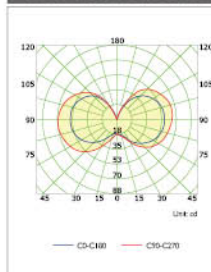

## Luminous Intensity Distribution

Classic Vintage LED Globe D95 6.5W

Classic Vintage LED Globe D95 8W

Classic Vintage LED Globe D95 12W

Classic Vintage LED Globe D125 4W

Classic Vintage LED Globe D125 5W

Classic Vintage LED Globe D125 6.5W