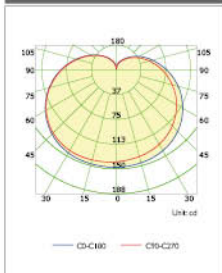

Duramax LED GLS 12W