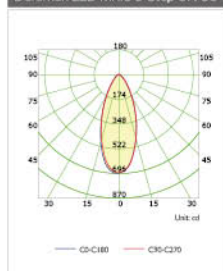

Duramax LED MR16 3-Step 6W 36°