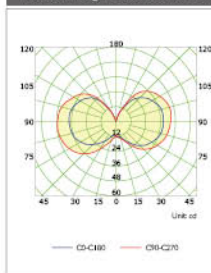

## Luminous Intensity Distribution

Classic Vintage LED Globe D95 6.5W

Classic Vintage LED Globe D95 8W

Classic Vintage LED Globe D95 12W

Classic Vintage LED Globe D125 4W

Classic Vintage LED Globe D125 5W

Classic Vintage LED Globe D125 6.5W