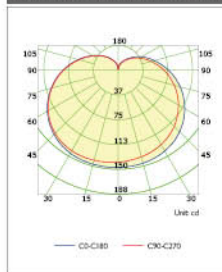

Duramax LED GLS 9W

Duramax LED GLS 12W

Duramax LED GLS 14W

Duramax LED GLS 15W

Duramax LED GLS Dimmable 9W

Duramax LED GLS Dimmable 12W

Duramax LED Candle 3W

Duramax LED Candle 4W