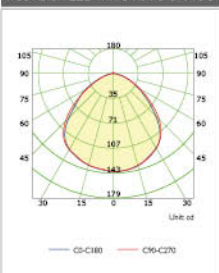

## Luminous Intensity Distribution

Truevision LED MR16 Ra90 6W 36°

Truevision LED MR16 Ra90 7W 36°

Truevision LED MR16 Ra90 3W 100°

Truevision LED MR16 Ra90 4W 100°

Truevision LED MR16 Ra90 5W 100°

Truevision LED MR16 Ra90 6W 100°