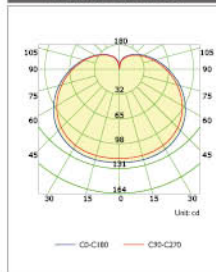

Duramax LED GLS 9W