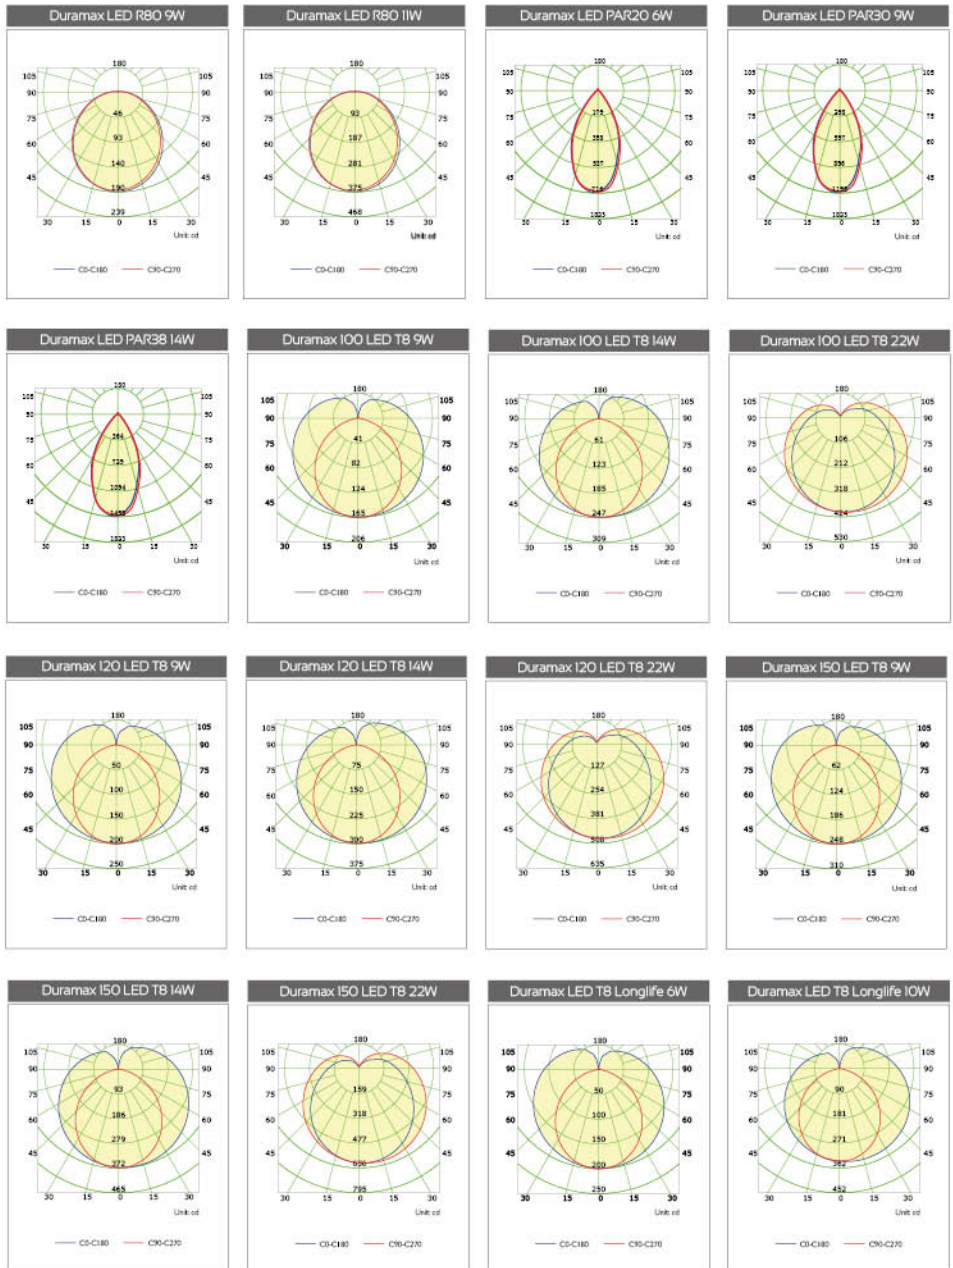

Luminous Intensity Distribution