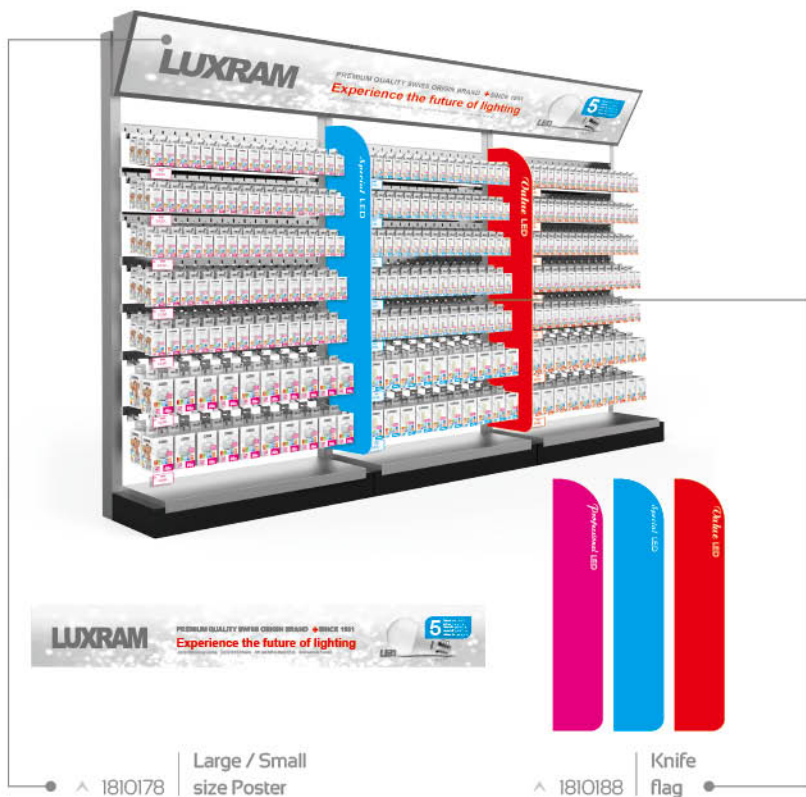

1810178

Large / Small
size Poster

1810188

Knife
flag