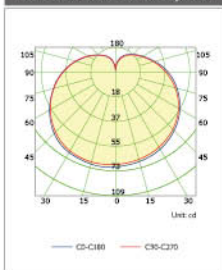

Duramax Globe D95 3-Step 14W