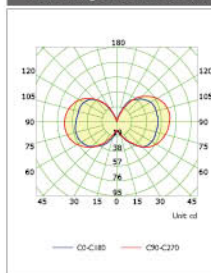

## Luminous Intensity Distribution

Classic Vintage LED Globe D95 6.5W

Classic Vintage LED Globe D95 8W

Classic Vintage LED Globe D95 12W

Classic Vintage LED Globe D125 4W

Classic Vintage LED Globe D125 5W

Classic Vintage LED Globe D125 6.5W