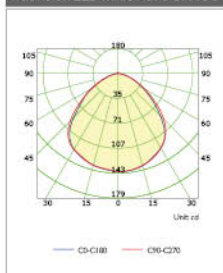

## Luminous Intensity Distribution

Truevision LED MR16 Ra90 6W 36°

Truevision LED MR16 Ra90 7W 36°

Truevision LED MR16 Ra90 3W 100°

Truevision LED MR16 Ra90 4W 100°

Truevision LED MR16 Ra90 5W 100°

Truevision LED MR16 Ra90 6W 100°