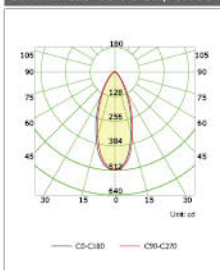

## Luminous Intensity Distribution

Duramax LED Ball 3-Step E27 7W

Duramax LED Ball 3-Step E14 5W

Duramax LED GU10 3-Step 6W 36°

Duramax LED GU10 3-Step 8W 36°

Duramax LED GU10 3-Step 6W 100°

Duramax LED GU10 3-Step 8W 100°