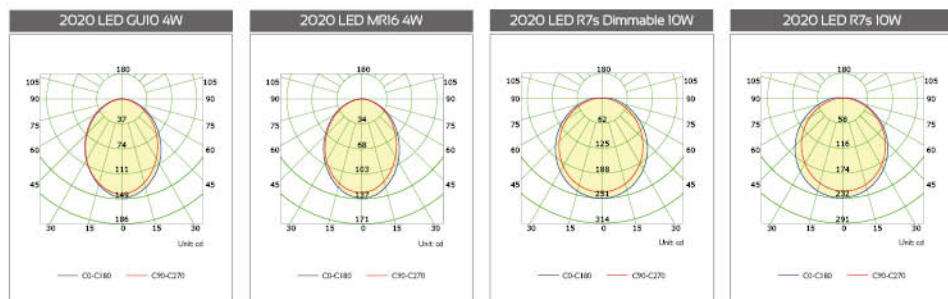

Luminous Intensity Distribution