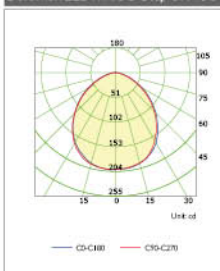

Duramax LED MR16 3-Step 6W 100°