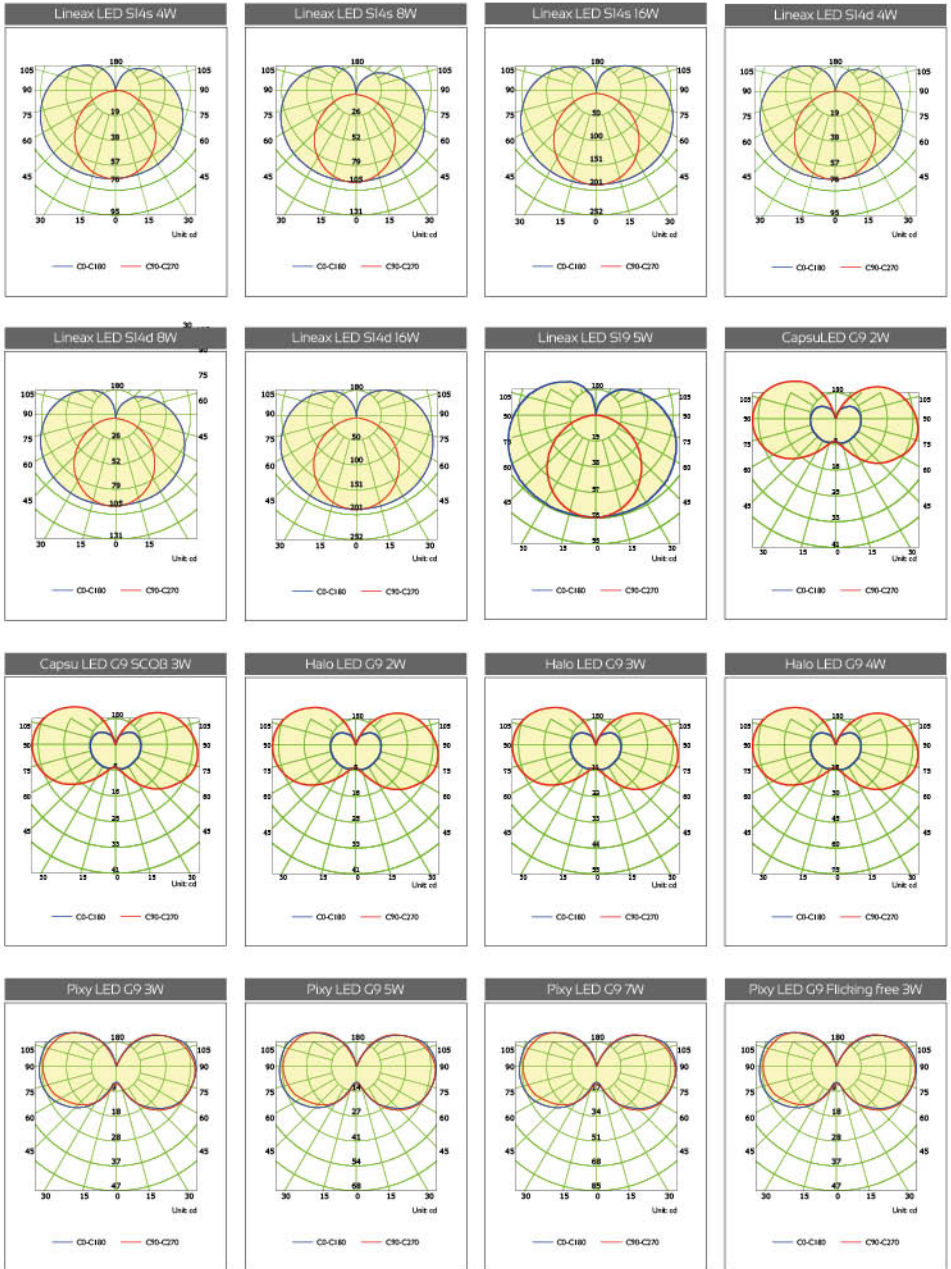

Luminous Intensity Distribution