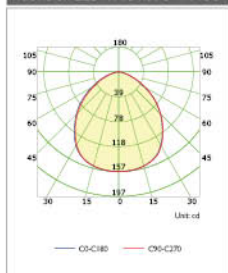

## Luminous Intensity Distribution

Truevision LED MR16 Ra90 6W 36°

Truevision LED MR16 Ra90 7W 36°

Truevision LED MR16 Ra90 3W 100°

Truevision LED MR16 Ra90 4W 100°

Truevision LED MR16 Ra90 5W 100°

Truevision LED MR16 Ra90 6W 100°