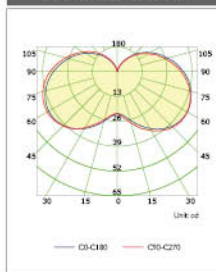

Duramax LED Candle 5W