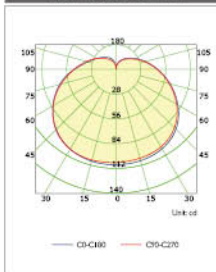

## Luminous Intensity Distribution

Duramax Golbe D120 3-Step 20W

Duramax LED R50 3-Step 5W

Duramax LED R63 3-Step 7W

Duramax LED R80 3-Step 9W

Duramax LED R80 3-Step 11W

Duramax LED GLS 5W

Duramax LED GLS 7W