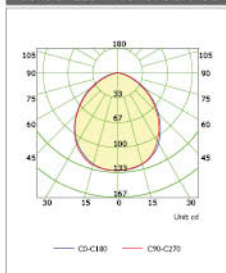

## Luminous Intensity Distribution

Truevision LED MR16 Ra90 6W 36°

Truevision LED MR16 Ra90 7W 36°

Truevision LED MR16 Ra90 3W 100°

Truevision LED MR16 Ra90 4W 100°

Truevision LED MR16 Ra90 5W 100°

Truevision LED MR16 Ra90 6W 100°