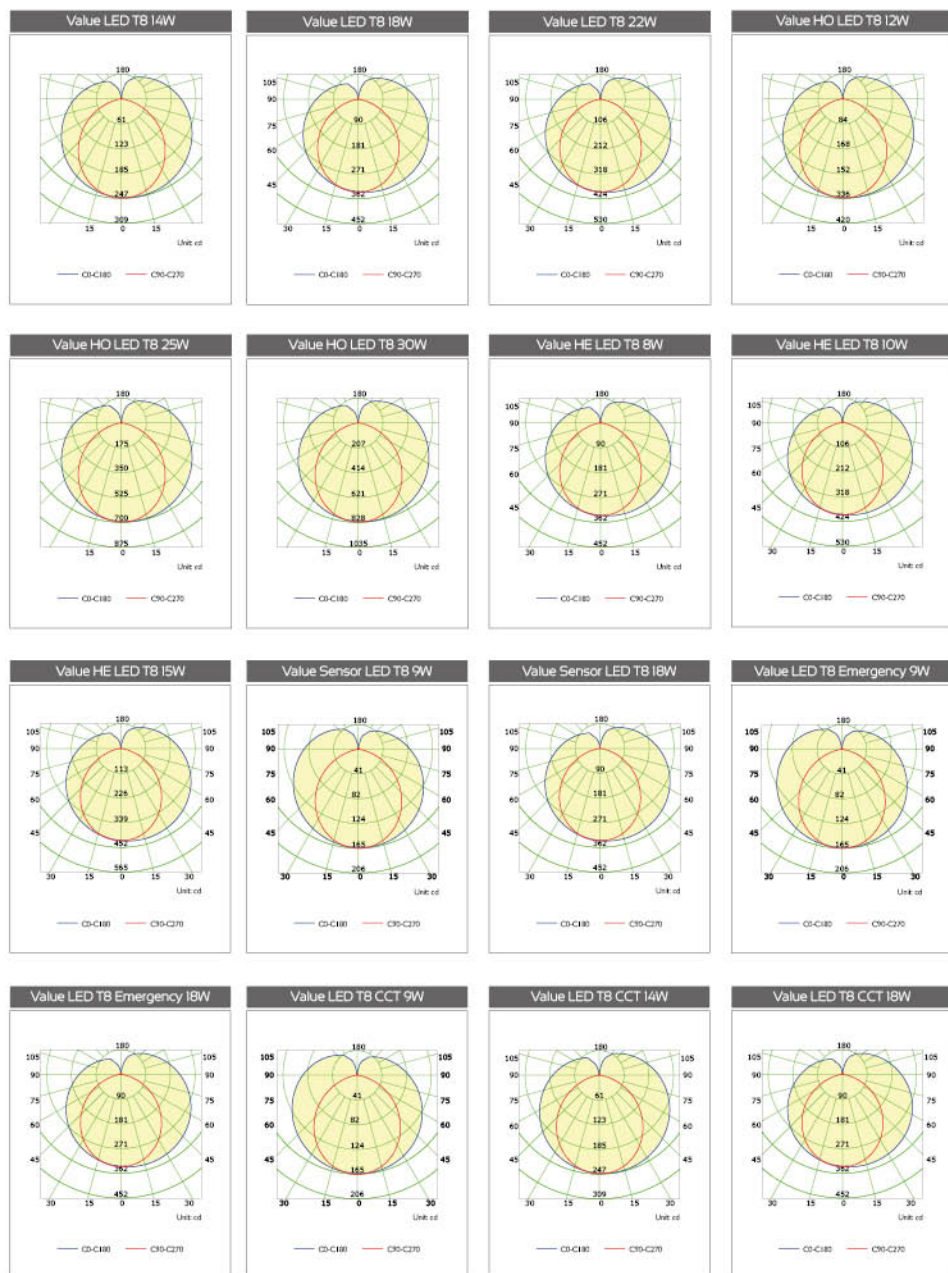

Luminous Intensity Distribution