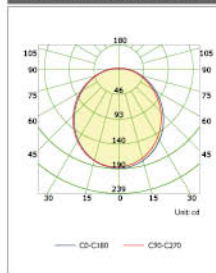

## Luminous Intensity Distribution

Duramax Golbe D120 3-Step 20W

Duramax LED R50 3-Step 5W

Duramax LED R63 3-Step 7W

Duramax LED R80 3-Step 9W

Duramax LED R80 3-Step 11W

Duramax LED GLS 5W

Duramax LED GLS 7W