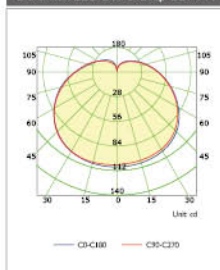

Luminous Intensity Distribution

Duramax LED Ball 3-Step E27 7W