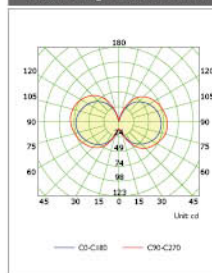

## Luminous Intensity Distribution

Classic Vintage LED Globe D95 6.5W

Classic Vintage LED Globe D95 8W

Classic Vintage LED Globe D95 12W

Classic Vintage LED Globe D125 4W

Classic Vintage LED Globe D125 5W

Classic Vintage LED Globe D125 6.5W