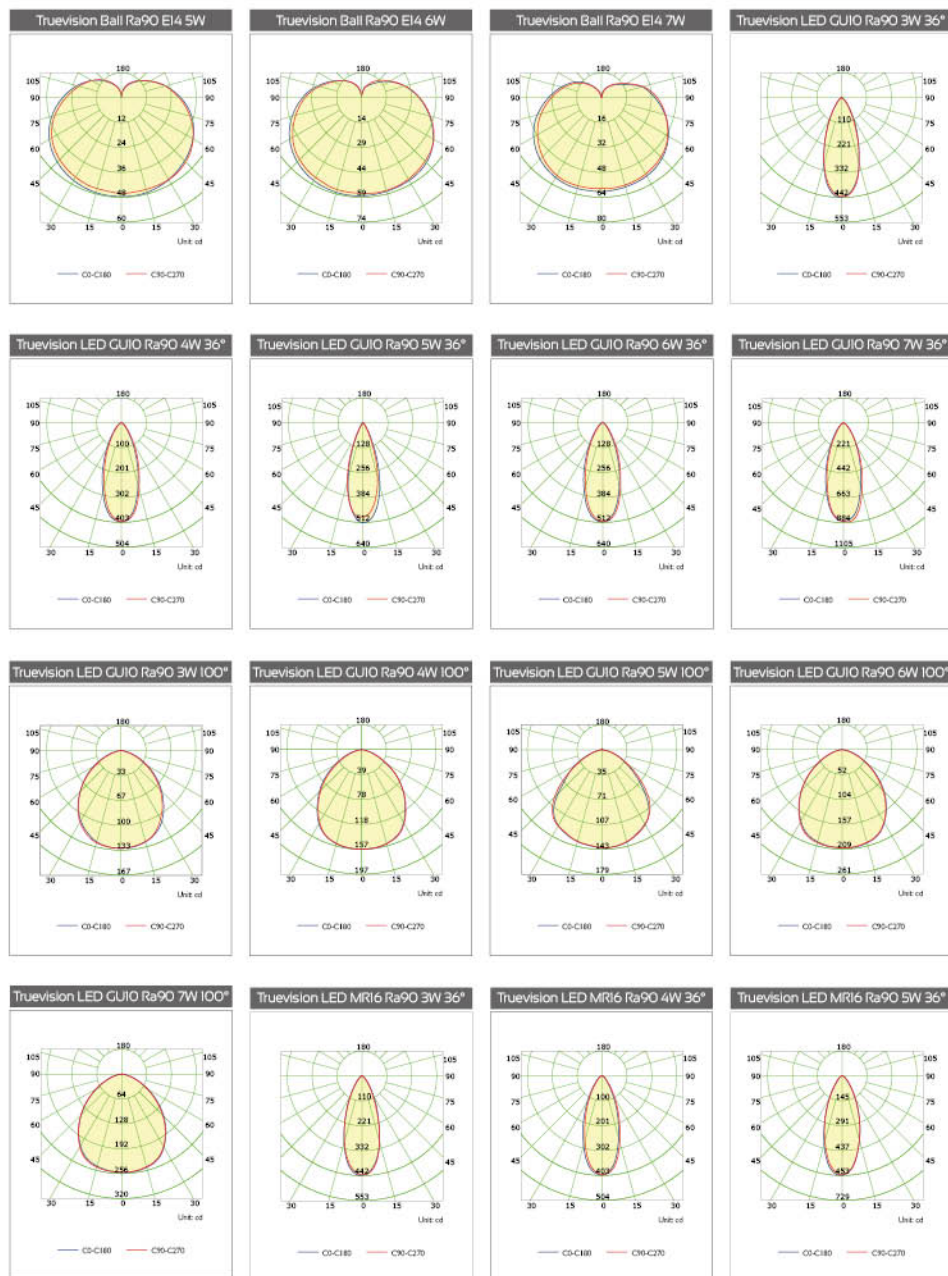

Luminous Intensity Distribution