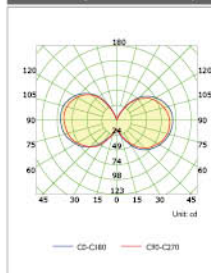

Classic Vintage LED Globe D125 8W

Classic Vintage LED Globe D125 12W

Classic Vintage Rustica Tradition Tip 4W

Classic Vintage Rustica Tradition Tip 6.5W

Classic Vintage Rustica Tradition Tip 8W

1810178

Large / Small  
size Poster