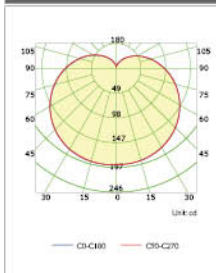

Duramax LED GLS 9W

Duramax LED GLS 12W

Duramax LED GLS 14W

Duramax LED GLS 15W

Duramax LED GLS Dimmable 9W

Duramax LED GLS Dimmable 12W

Duramax LED Candle 3W

Duramax LED Candle 4W