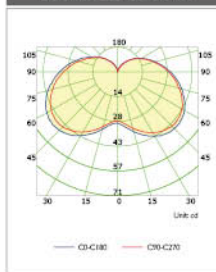

Duramax LED GLS 9W

Duramax LED GLS 12W

Duramax LED GLS 14W

Duramax LED GLS 15W

Duramax LED GLS Dimmable 9W

Duramax LED GLS Dimmable 12W

Duramax LED Candle 3W

Duramax LED Candle 4W