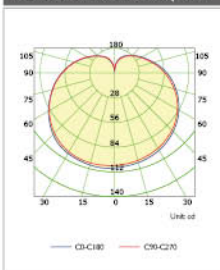

Duramax Globe D95 3-Step 20W