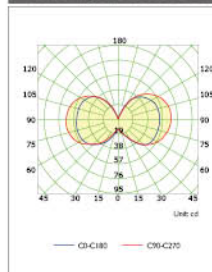

## Luminous Intensity Distribution

Classic Vintage LED Globe D95 6.5W

Classic Vintage LED Globe D95 8W

Classic Vintage LED Globe D95 12W

Classic Vintage LED Globe D125 4W

Classic Vintage LED Globe D125 5W

Classic Vintage LED Globe D125 6.5W