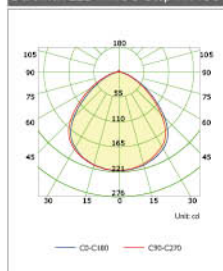

Duramax LED MR16 3-Step 7W 100°