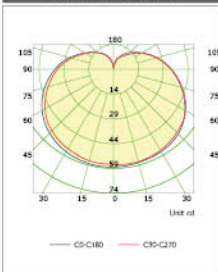

## Luminous Intensity Distribution

Duramax Golbe D120 3-Step 20W

Duramax LED R50 3-Step 5W

Duramax LED R63 3-Step 7W

Duramax LED R80 3-Step 9W

Duramax LED R80 3-Step 11W

Duramax LED GLS 5W

Duramax LED GLS 7W