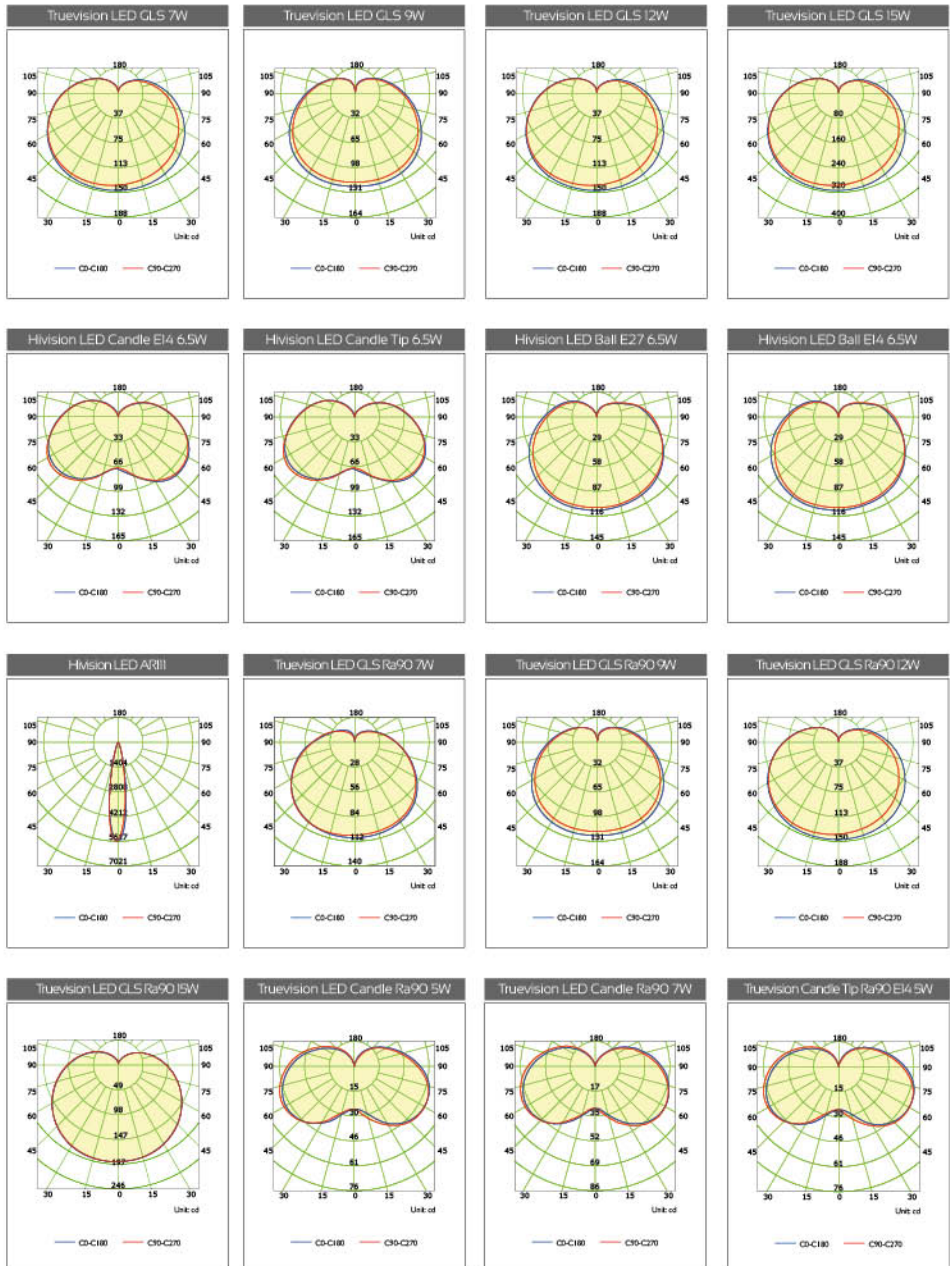

Luminous Intensity Distribution