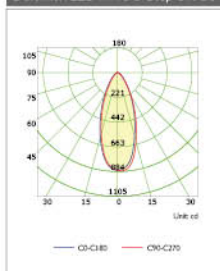

Duramax LED MR16 3-Step 8W 36°