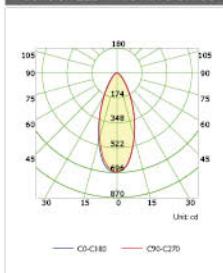

Luminous Intensity Distribution

Truevision LED MR16 Ra90 6W 36°