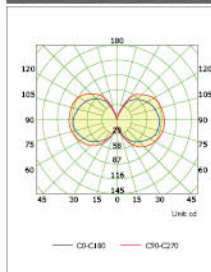

Classic Vintage LED Globe D125 12W