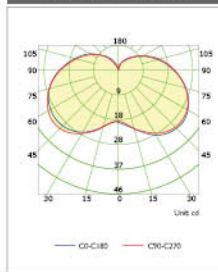

Duramax LED GLS 9W

Duramax LED GLS 12W

Duramax LED GLS 14W

Duramax LED GLS 15W

Duramax LED GLS Dimmable 9W

Duramax LED GLS Dimmable 12W

Duramax LED Candle 3W

Duramax LED Candle 4W