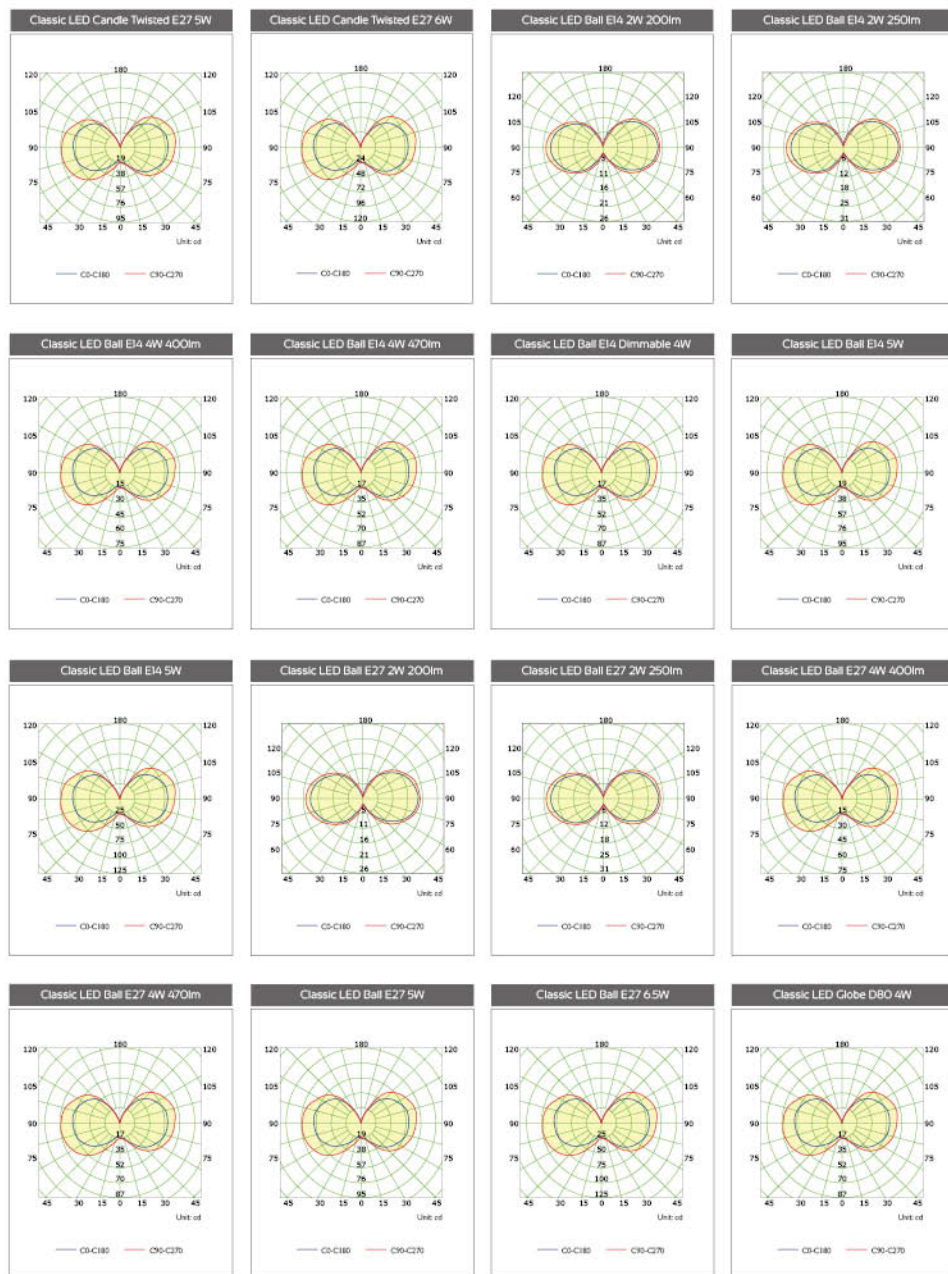

Luminous Intensity Distribution