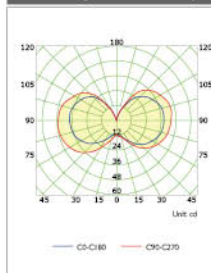

Classic Vintage Rustica Tradition Tip 4W