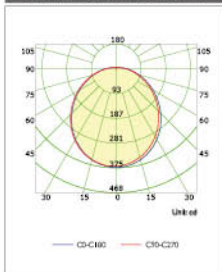

## Luminous Intensity Distribution

Duramax Golbe D120 3-Step 20W

Duramax LED R50 3-Step 5W

Duramax LED R63 3-Step 7W

Duramax LED R80 3-Step 9W

Duramax LED R80 3-Step 11W

Duramax LED GLS 5W

Duramax LED GLS 7W