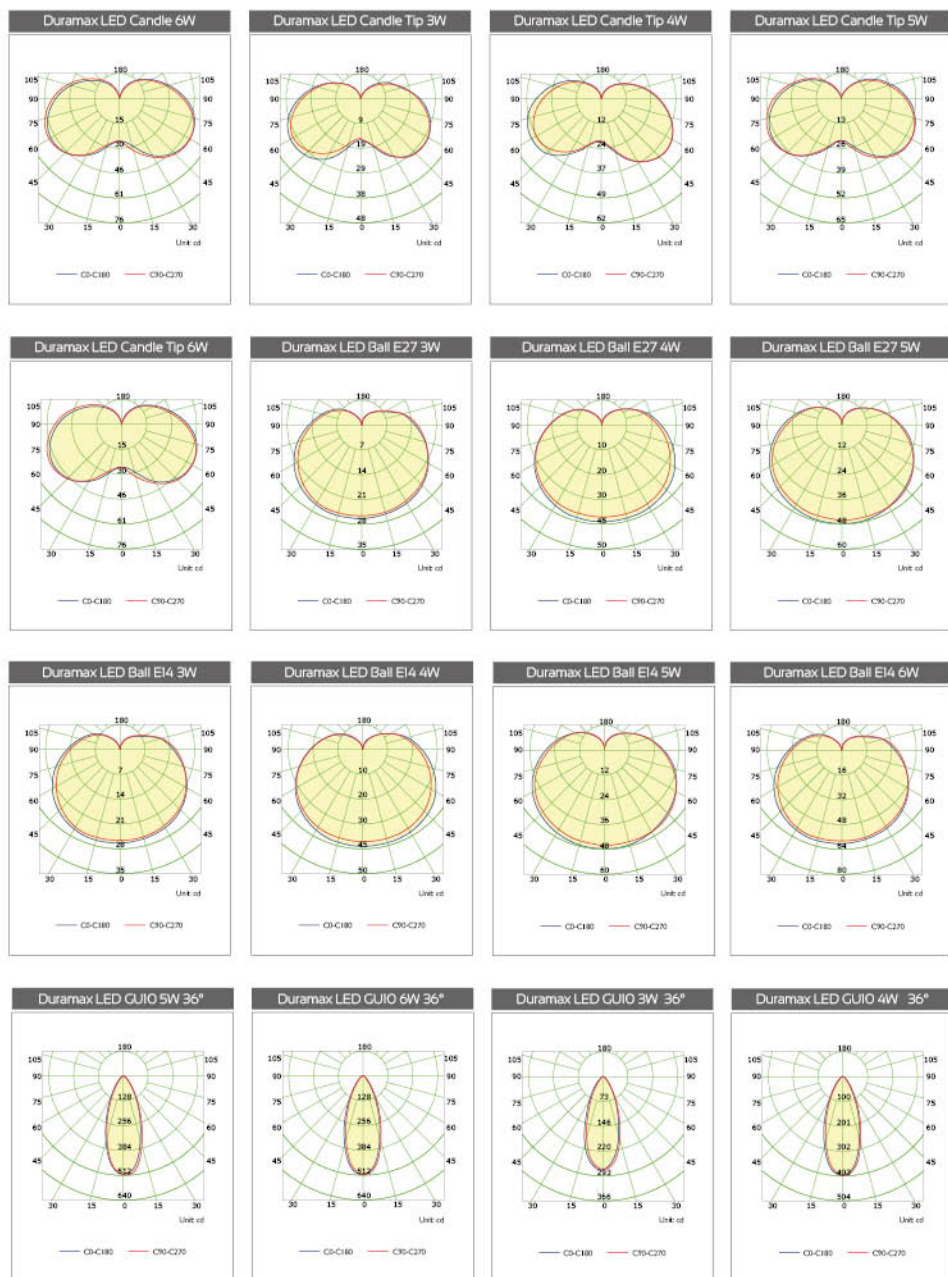

Luminous Intensity Distribution