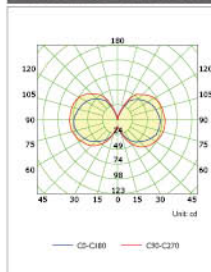

Classic Vintage LED Globe D125 8W