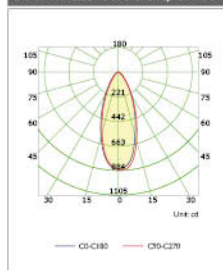

## Luminous Intensity Distribution

Duramax LED Ball 3-Step E27 7W

Duramax LED Ball 3-Step E14 5W

Duramax LED GU10 3-Step 6W 36°

Duramax LED GU10 3-Step 8W 36°

Duramax LED GU10 3-Step 6W 100°

Duramax LED GU10 3-Step 8W 100°