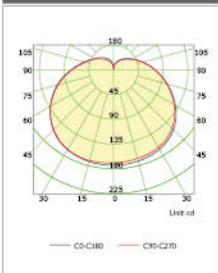

Duramax LED GLS 14W