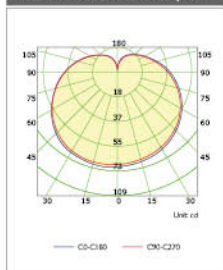

Duramax Globe D120 3-Step 14W