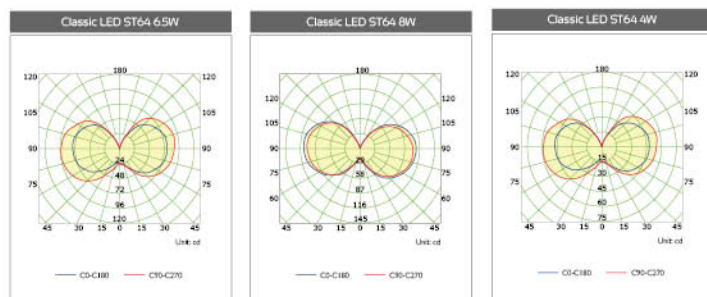

Luminous Intensity Distribution