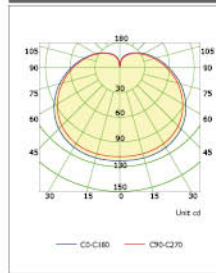

Duramax LED GLS 9W

Duramax LED GLS 12W

Duramax LED GLS 14W

Duramax LED GLS 15W

Duramax LED GLS Dimmable 9W

Duramax LED GLS Dimmable 12W

Duramax LED Candle 3W

Duramax LED Candle 4W