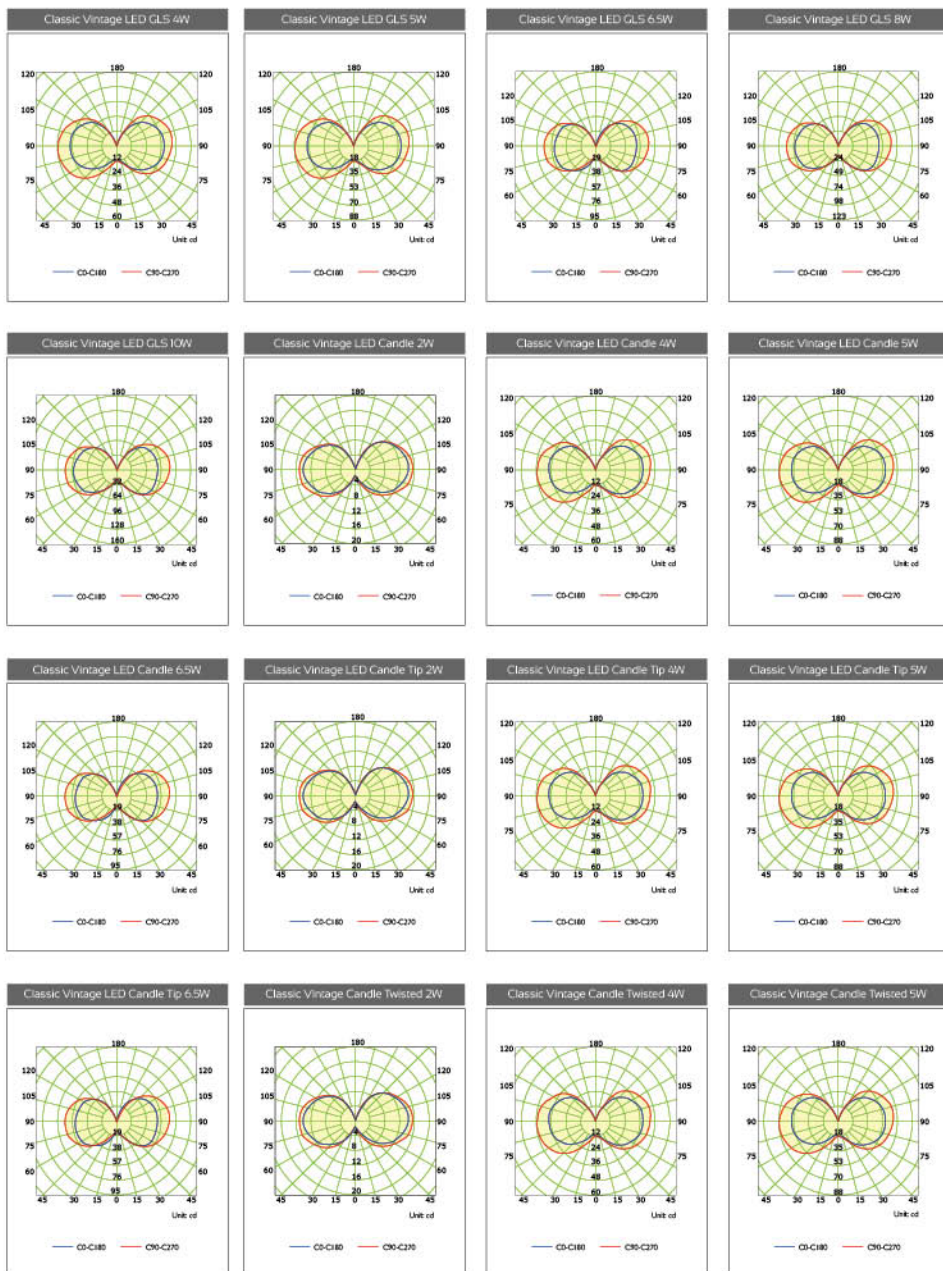

## Luminous Intensity Distribution

Classic Vintage LED Globe D95 6.5W

Classic Vintage LED Globe D95 8W

Classic Vintage LED Globe D95 12W

Classic Vintage LED Globe D125 4W

Classic Vintage LED Globe D125 5W

Classic Vintage LED Globe D125 6.5W