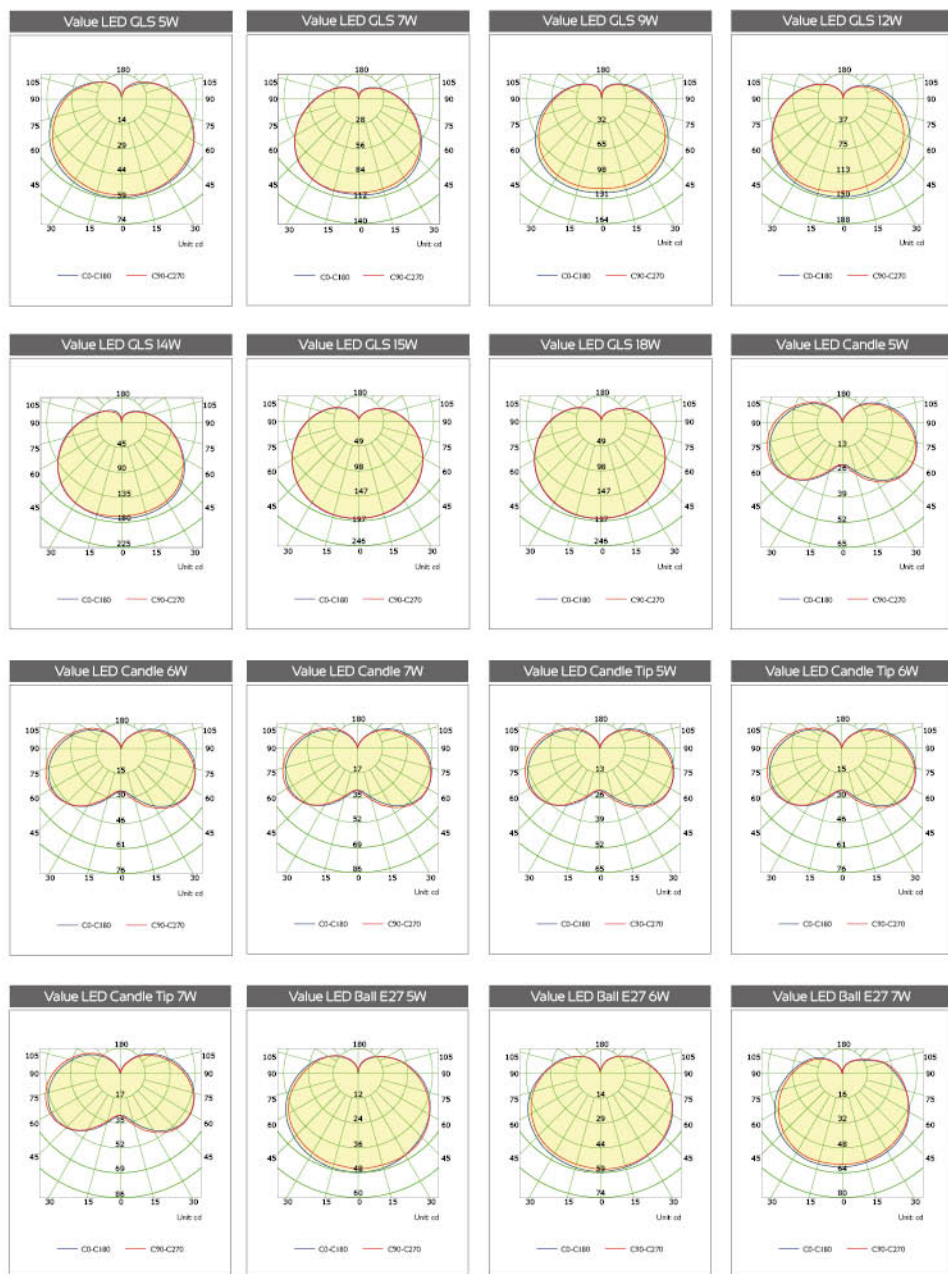

## Luminous Intensity Distribution