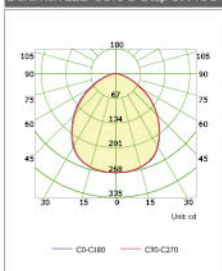

## Luminous Intensity Distribution

Duramax LED Ball 3-Step E27 7W

Duramax LED Ball 3-Step E14 5W

Duramax LED GU10 3-Step 6W 36°

Duramax LED GU10 3-Step 8W 36°

Duramax LED GU10 3-Step 6W 100°

Duramax LED GU10 3-Step 8W 100°