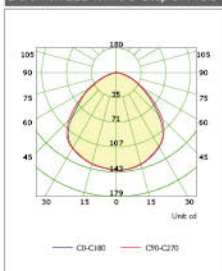

Duramax LED MR16 3-Step 5W 100°