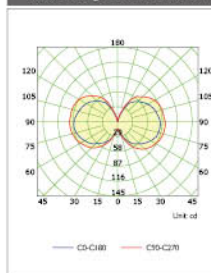

## Luminous Intensity Distribution

Classic Vintage LED Globe D95 6.5W

Classic Vintage LED Globe D95 8W

Classic Vintage LED Globe D95 12W

Classic Vintage LED Globe D125 4W

Classic Vintage LED Globe D125 5W

Classic Vintage LED Globe D125 6.5W