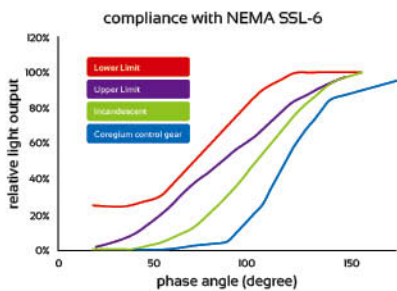

Dimming Characteristics