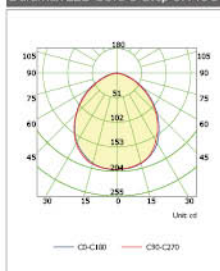

## Luminous Intensity Distribution

Duramax LED Ball 3-Step E27 7W

Duramax LED Ball 3-Step E14 5W

Duramax LED GU10 3-Step 6W 36°

Duramax LED GU10 3-Step 8W 36°

Duramax LED GU10 3-Step 6W 100°

Duramax LED GU10 3-Step 8W 100°