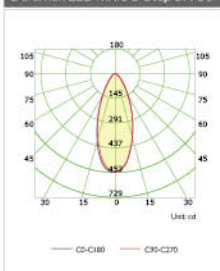

Duramax LED MR16 3-Step 5W 36°