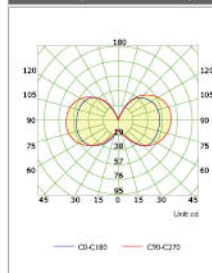

Classic Vintage LED Globe D125 8W

Classic Vintage LED Globe D125 12W

Classic Vintage Rustica Tradition Tip 4W

Classic Vintage Rustica Tradition Tip 6.5W

Classic Vintage Rustica Tradition Tip 8W

1810178

Large / Small  
size Poster