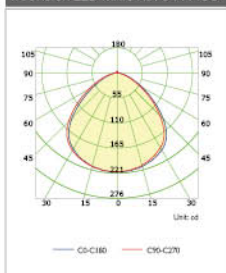

Truevision LED MR16 Ra90 7W 100°