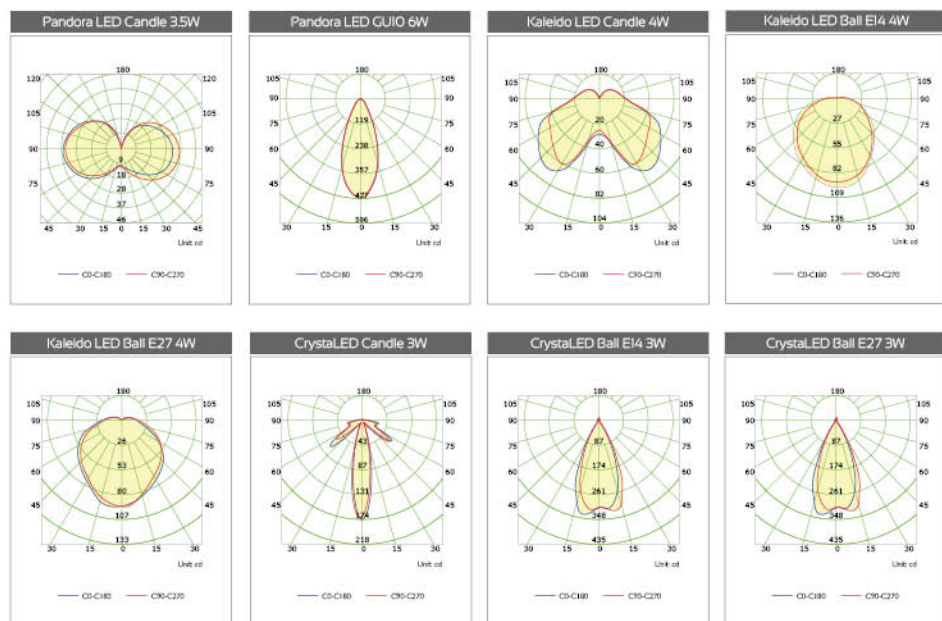

## Pandora LED GU10

185-264V  $\frac{1}{2}$  GU10  $\geq 80$  36°A 25000H  
VOLTAGE CAP RA BEAM LIFETIME

Art.No	Watt [W]	Lumen [lm]	PF	Colour Temp [K]	Packing	
1000011	6	400	0.5	2700	100	 50x60
1000013	6	400	0.5	4000	100	
1000014	6	400	0.5	6400	100	

# CrystaLED Ball

220~240V ⚡  
VOLTAGE

E27  
CAP

≥80  
RA

300°A  
BEAM

25000H  
LIFE TIME

Art.No	Watt [W]	Lumen [lm]	PF	Colour Temp [K]	Packing	
1002032	3	300	0.5	3000	100	 41x66
1002033	3	300	0.5	4000	100	
1002034	3	300	0.5	6400	100	

## Luminous Intensity Distribution

2020

*2020 breaks the traditional understanding of a bulb, Luxram brings the conceptual design into real life. It is an expression of freedom and a unique attitude to life. Graceful Shape in classical style.*