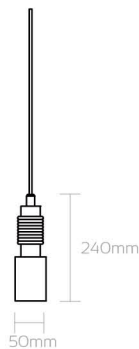

Brass-black Finish

Black Nylon Cable: 150cm

Socket E27

IP20

60W Max

Recommendation

Classic Style Type C Smoke

Art.No 4300071

4W

2100K

100lm

CRi ≥80

Dimmable

Φ160mm×275mm

Style Modern Y² Pendant

Art.No 4010012

Brass-black Finish
Black Nylon Cable: 100cm
Socket E27
IP20
60W Max

Style Modern Y² Wall Lamp

Art.No 4010022

Brass-black Finish
Black Nylon Cable: 150cm
Socket E27
IP20
60W Max

Style ModernY² Wall Lamp

Art.No 4010002

Brass-black Finish
Black Nylon Cable: 150cm
Socket E27
IP20
60W Max