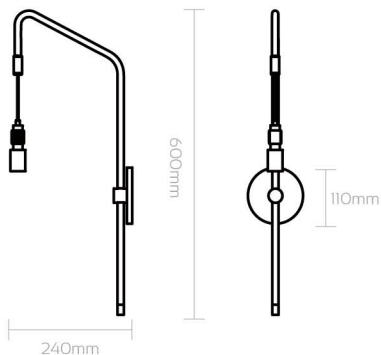

Brass-black Finish

Black Nylon Cable: 150cm

Socket E27

IP20

60W Max

Recommendation

Classic Style Type C Smoke

Art.No 4300071

4W

2100K

100lm

CRi ≥80

Dimmable

Φ160mm×275mm

Style Modern Y² Pendant

Art.No 4010012

Brass-black Finish
Black Nylon Cable: 100cm
Socket E27
IP20
60W Max

Style Modern Y² Wall Lamp

Art.No 4010022

Brass-black Finish
Black Nylon Cable: 150cm
Socket E27
IP20
60W Max

Style ModernY² Wall Lamp

Art.No 4010002

Brass-black Finish
Black Nylon Cable: 150cm
Socket E27
IP20
60W Max