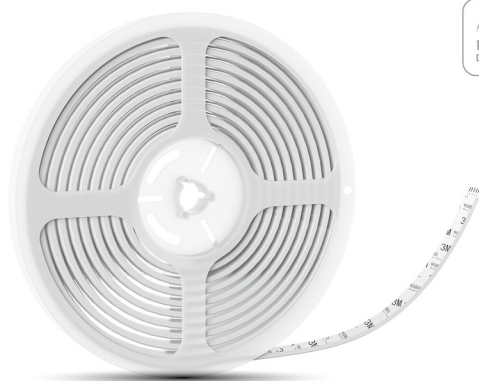

Digit Strip IP44

Smart Voice Control I

compatible with
amazon alexa
compatible with
Google Assistant

Smart Control

Digit-Wi-Fi Strip IP44 CCT

Art.No	Voltage [V]	Watt [W]	Lumen [lm]	PF	Colour Temp [K]	Roll [m]	Packing
3300001	185-264	5	400	0.5	2700-6500	2	20
3300011	185-264	7	560	0.5	2700-6500	3	20
3300021	185-264	12	960	0.5	2700-6500	5	20

Digit-Bluetooth Strip IP44 CCT

Art.No	Voltage [V]	Watt [W]	Lumen [lm]	PF	Colour Temp [K]	Roll [m]	Packing
3300031	185-264	5	400	0.5	2700-6500	2	20
3300041	185-264	7	560	0.5	2700-6500	3	20
3300051	185-264	12	960	0.5	2700-6500	5	20

Smart Voice Control

compatible with

compatible with

Smart Control

Digit-Wifi Strip IP44 RGB+W

Art.No	Voltage [V]	Watt [W]	Lumen [lm]	PF	Colour Temp [K]	Roll [m]	Packing
3300063	185-264	5	400	0.5	2700/4000/6500+RGB	2	20
3300073	185-264	7	560	0.5	2700/4000/6500+RGB	3	20
3300083	185-264	12	960	0.5	2700/4000/6500+RGB	5	20

Smart Voice Control

compatible with
amazon alexa
compatible with
Google Assistant

Smart Control

Digit-WiFi Strip IP44 RGB+CCT

Art.No	Voltage [V]	Watt [W]	Lumen [lm]	PF	Colour Temp [K]	Roll [m]	Packing
3300122	185-264	5	400	0.5	2700-6500 RGB	2	20
3300132	185-264	7	560	0.5	2700-6500 RGB	3	20
3300142	185-264	12	960	0.5	2700-6500 RGB	5	20