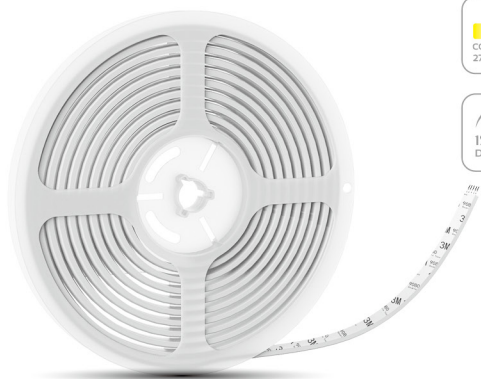

Digit Strip IP44

Smart Voice Control I

compatible with
amazon alexa
compatible with
Google Assistant

Smart Control

Digit-Wi-Fi Strip IP44 CCT

Art.No	Voltage [V]	Watt [W]	Lumen [lm]	PF	Colour Temp [K]	Roll [m]	Packing
3300001	185-264	5	400	0.5	2700-6500	2	20
3300011	185-264	7	560	0.5	2700-6500	3	20
3300021	185-264	12	960	0.5	2700-6500	5	20

Digit-Bluetooth Strip IP44 CCT

Art.No	Voltage [V]	Watt [W]	Lumen [lm]	PF	Colour Temp [K]	Roll [m]	Packing
3300031	185-264	5	400	0.5	2700-6500	2	20
3300041	185-264	7	560	0.5	2700-6500	3	20
3300051	185-264	12	960	0.5	2700-6500	5	20

Smart Voice Control

compatible with

compatible with

Smart Control

Digit-Wifi Strip IP44 RGB+W

Art.No	Voltage [V]	Watt [W]	Lumen [lm]	PF	Colour Temp [K]	Roll [m]	Packing
3300063	185-264	5	400	0.5	2700/4000/6500+RGB	2	20
3300073	185-264	7	560	0.5	2700/4000/6500+RGB	3	20
3300083	185-264	12	960	0.5	2700/4000/6500+RGB	5	20

Smart Voice Control

compatible with
amazon alexa
compatible with
Google Assistant

Smart Control

Digit-WiFi Strip IP44 RGB+CCT

Art.No	Voltage [V]	Watt [W]	Lumen [lm]	PF	Colour Temp [K]	Roll [m]	Packing
3300122	185-264	5	400	0.5	2700-6500 RGB	2	20
3300132	185-264	7	560	0.5	2700-6500 RGB	3	20
3300142	185-264	12	960	0.5	2700-6500 RGB	5	20