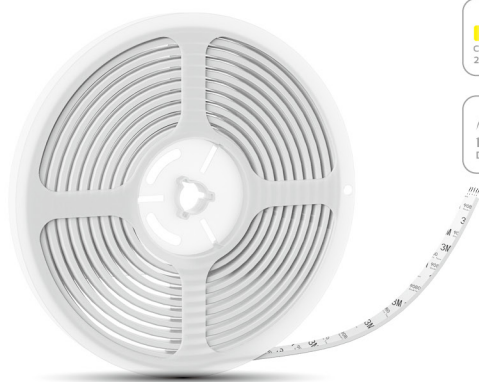

Digit Strip IP44

Smart Voice Control I

compatible with
amazon alexa
compatible with
Google Assistant

Smart Control

Digit-Wi-Fi Strip IP44 CCT

Art.No	Voltage [V]	Watt [W]	Lumen [lm]	PF	Colour Temp [K]	Roll [m]	Packing
3300001	185-264	5	400	0.5	2700-6500	2	20
3300011	185-264	7	560	0.5	2700-6500	3	20
3300021	185-264	12	960	0.5	2700-6500	5	20

Digit-Bluetooth Strip IP44 RGB+W

Art.No	Voltage [V]	Watt [W]	Lumen [lm]	PF	Colour Temp [K]	Roll [m]	Packing
3300093	185-264	5	400	0.5	2700/4000/6500+RGB	2	20
3300103	185-264	7	560	0.5	2700/4000/6500+RGB	3	20
3300113	185-264	12	960	0.5	2700/4000/6500+RGB	5	20

Smart Voice Control

compatible with
amazon alexa
compatible with
Google Assistant

Smart Control

Digit-WiFi Strip IP44 RGB+CCT

Art.No	Voltage [V]	Watt [W]	Lumen [lm]	PF	Colour Temp [K]	Roll [m]	Packing
3300122	185-264	5	400	0.5	2700-6500 RGB	2	20
3300132	185-264	7	560	0.5	2700-6500 RGB	3	20
3300142	185-264	12	960	0.5	2700-6500 RGB	5	20