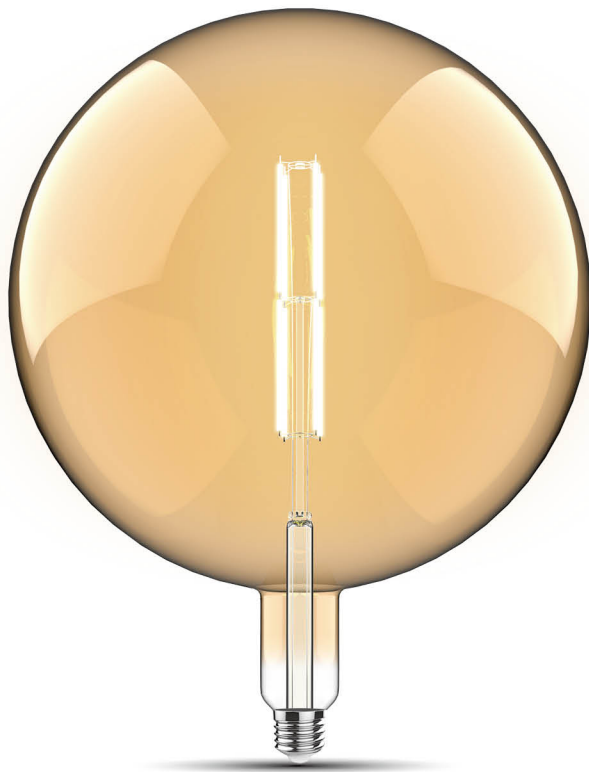

Classic Style type K2 Amber

Art.No 4300252

Ø:260mm H:350mm

| Decorative | 15,000 hrs | 10,000 times | Dimmable | E27 |

| Watt (W) | Voltage(V) | Lumen (lm) | CRI | Colour Temp | Dimmable | Packing |
|----------|------------|------------|-----|-------------|----------|---------|
| 4W | 220-240 | 200 | >80 | 2100 | Yes | 4 |