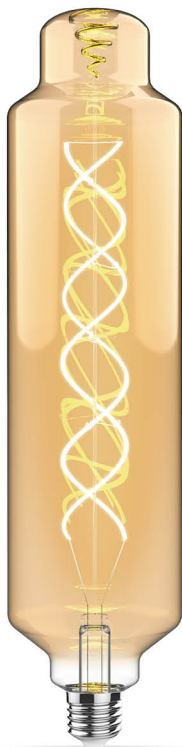

Classic Style Type G Amber

Art.No 4300152

Ø:150mm H:300mm

| Decorative | 15,000 hrs | 10,000 times | Dimmable | E27 |

| Watt (W) | Voltage(V) | Lumen (lm) | CRI | Colour Temp | Dimmable | Packing |
|----------|------------|------------|-----|-------------|----------|---------|
| 4W | 220-240 | 200 | >80 | 2100 | Yes | 6 |