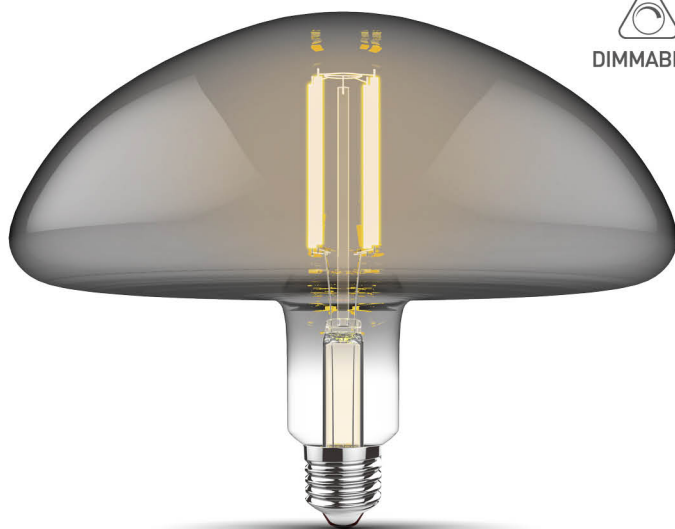

Classic Style Type I Smoke

Art.No 4300191

Ø:120mm H:440mm

| Decorative | 15,000 hrs | 10,000 times | Dimmable | E27 |

| Watt (W) | Voltage(V) | Lumen (lm) | CRI | Colour Temp | Dimmable | Packing |
|----------|------------|------------|-----|-------------|----------|---------|
| 4W | 220-240 | 100 | >80 | 2100 | Yes | 6 |