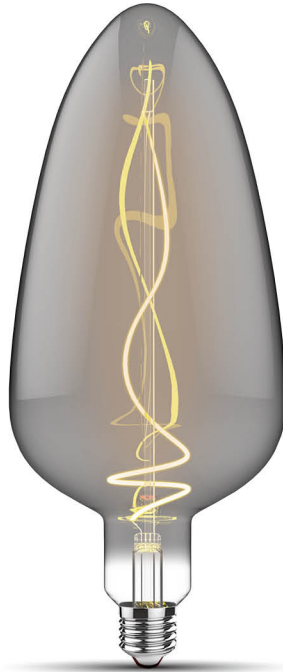

Classic Style Type F Smoke

Art.No 4300121

Ø:150mm H:330mm

| Decorative | 15,000 hrs | 10,000 times | Dimmable | E27 |

| Watt (W) | Voltage(V) | Lumen (lm) | CRI | Colour Temp | Dimmable | Packing |
|----------|------------|------------|-----|-------------|----------|---------|
| 4W | 220-240 | 100 | >80 | 2100 | Yes | 6 |