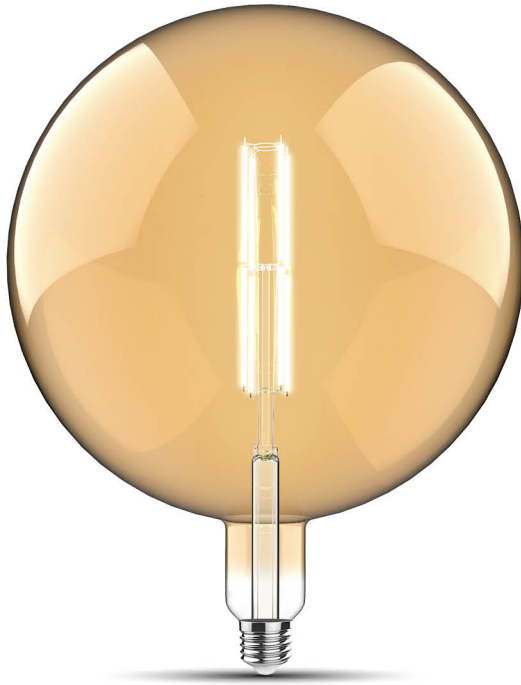

Classic Style Type K1 Amber

Art.No 4300242

Ø:200mm H:270mm

| Decorative | 15,000 hrs | 10,000 times | Dimmable | E27 |

| Watt (W) | Voltage(V) | Lumen (lm) | CRI | Colour Temp | Dimmable | Packing |
|----------|------------|------------|-----|-------------|----------|---------|
| 4W | 220-240 | 200 | >80 | 2100 | Yes | 4 |