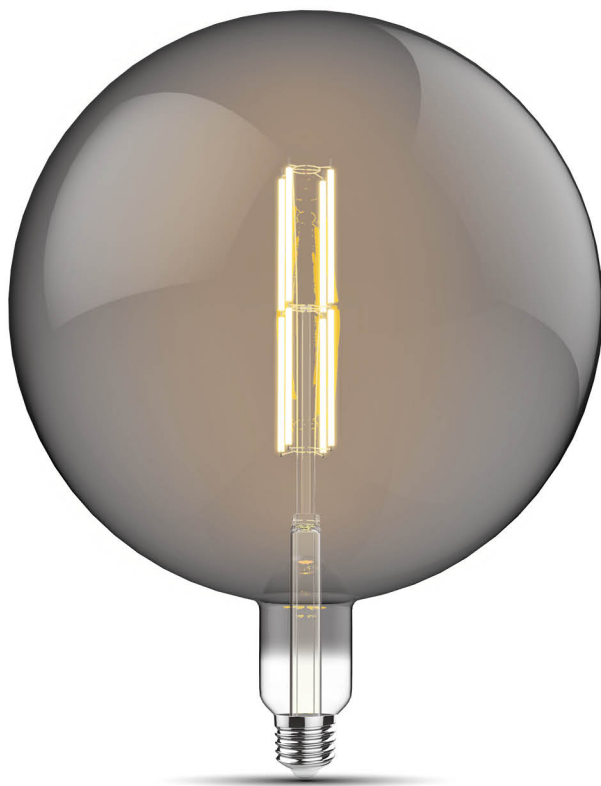

Classic Style Type K3 Smoke

Art.No 4300261

Ø:300mm H:400mm

| Decorative | 15,000 hrs | 10,000 times | Dimmable | E27 |

| Watt (W) | Voltage(V) | Lumen (lm) | CRI | Colour Temp | Dimmable | Packing |
|----------|------------|------------|-----|-------------|----------|---------|
| 4W | 220-240 | 100 | >80 | 2100 | Yes | 1 |