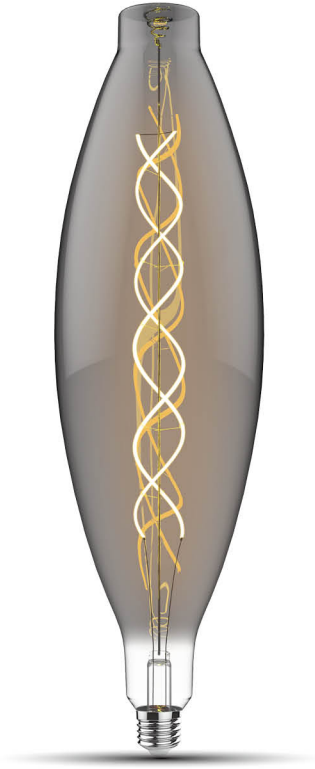

Classic Style Type H Smoke

Art.No 4300171

Ø:75mm H:330mm

| Decorative | 15,000 hrs | 10,000 times | Dimmable | E27 |

| Watt (W) | Voltage(V) | Lumen (lm) | CRI | Colour Temp | Dimmable | Packing |
|----------|------------|------------|-----|-------------|----------|---------|
| 4W | 220-240 | 100 | >80 | 2100 | Yes | 12 |