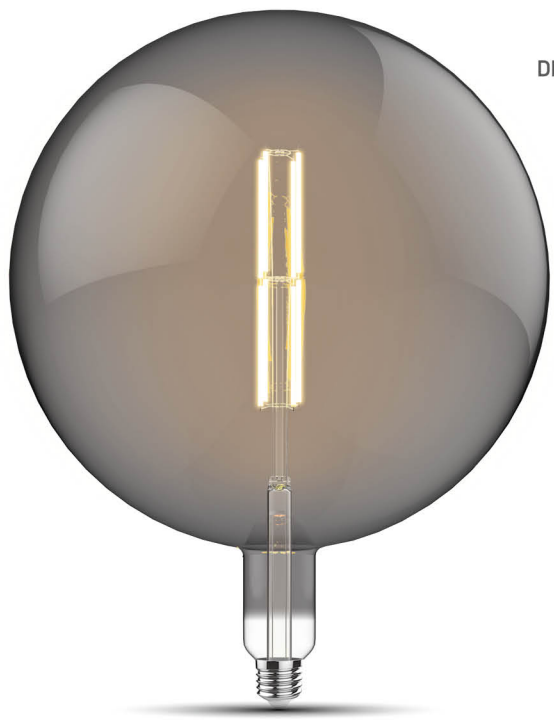

Classic Style Type K1 Smoke

Art.No 4300231

Ø:200mm H:270mm

| Decorative | 15,000 hrs | 10,000 times | Dimmable | E27 |

| Watt (W) | Voltage(V) | Lumen (lm) | CRI | Colour Temp | Dimmable | Packing |
|----------|------------|------------|-----|-------------|----------|---------|
| 4W | 220-240 | 100 | >80 | 2100 | Yes | 4 |