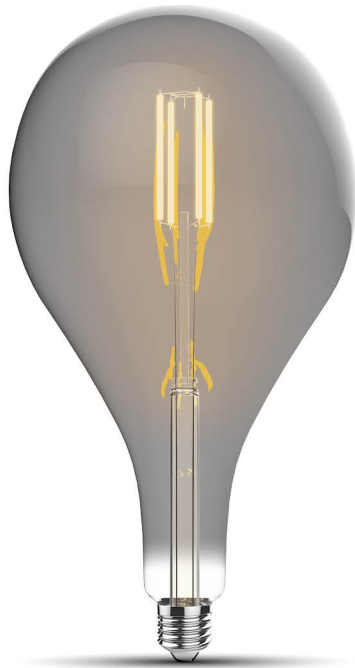

Classic Style Type B Smoke

Art.No 4300051

Ø:200mm H:395mm

| Decorative | 15,000 hrs | 10,000 times | Dimmable | E27 |

| Watt (W) | Voltage(V) | Lumen (lm) | CRI | Colour Temp | Dimmable | Packing |
|----------|------------|------------|-----|-------------|----------|---------|
| 4W | 220-240 | 100 | >80 | 2100 | Yes | 4 |