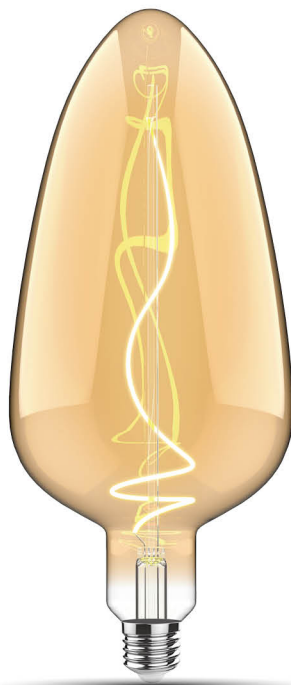

Classic Style Type F Amber

Art.No 4300132

Ø:150mm H:330mm

| Decorative | 15,000 hrs | 10,000 times | Dimmable | E27 |

| Watt (W) | Voltage(V) | Lumen (lm) | CRI | Colour Temp | Dimmable | Packing |
|----------|------------|------------|-----|-------------|----------|---------|
| 4W | 220-240 | 200 | >80 | 2100 | Yes | 6 |