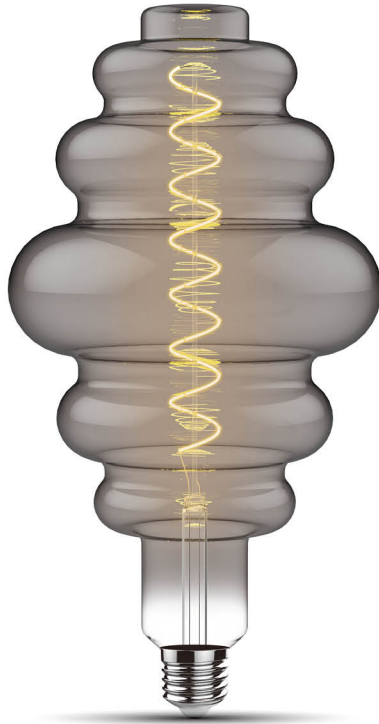

Classic Style Type A2 Smoke

Art.No 4300021

Ø:100mm H:230mm

| Decorative | 15,000 hrs | 10,000 times | Dimmable | E27 |

| Watt (W) | Voltage(V) | Lumen (lm) | CRI | Colour Temp | Dimmable | Packing |
|----------|------------|------------|-----|-------------|----------|---------|
| 4W | 220-240 | 100 | >80 | 2100 | Yes | 6 |