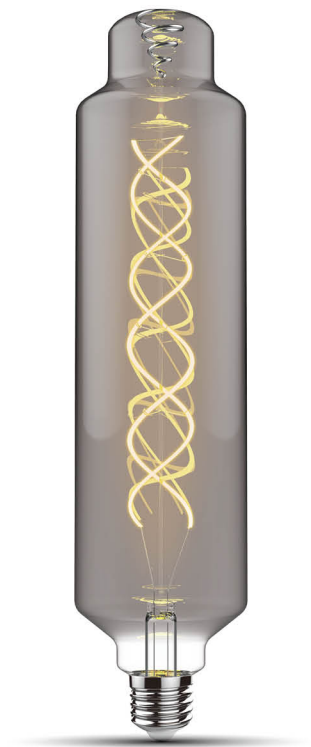

Classic Style Type F Smoke

Art.No 4300121

Ø:150mm H:330mm

| Decorative | 15,000 hrs | 10,000 times | Dimmable | E27 |

| Watt (W) | Voltage(V) | Lumen (lm) | CRI | Colour Temp | Dimmable | Packing |
|----------|------------|------------|-----|-------------|----------|---------|
| 4W | 220-240 | 100 | >80 | 2100 | Yes | 6 |

Classic Style Type G Smoke

Art.No 4300141

Ø:150mm H:300mm

| Decorative | 15,000 hrs | 10,000 times | Dimmable | E27 |

| Watt (W) | Voltage(V) | Lumen (lm) | CRI | Colour Temp | Dimmable | Packing |
|----------|------------|------------|-----|-------------|----------|---------|
| 4W | 220-240 | 100 | >80 | 2100 | Yes | 6 |

Classic Style Type H Smoke

Art.No 4300171

Ø:75mm H:330mm

| Decorative | 15,000 hrs | 10,000 times | Dimmable | E27 |

| Watt (W) | Voltage(V) | Lumen (lm) | CRI | Colour Temp | Dimmable | Packing |
|----------|------------|------------|-----|-------------|----------|---------|
| 4W | 220-240 | 100 | >80 | 2100 | Yes | 12 |