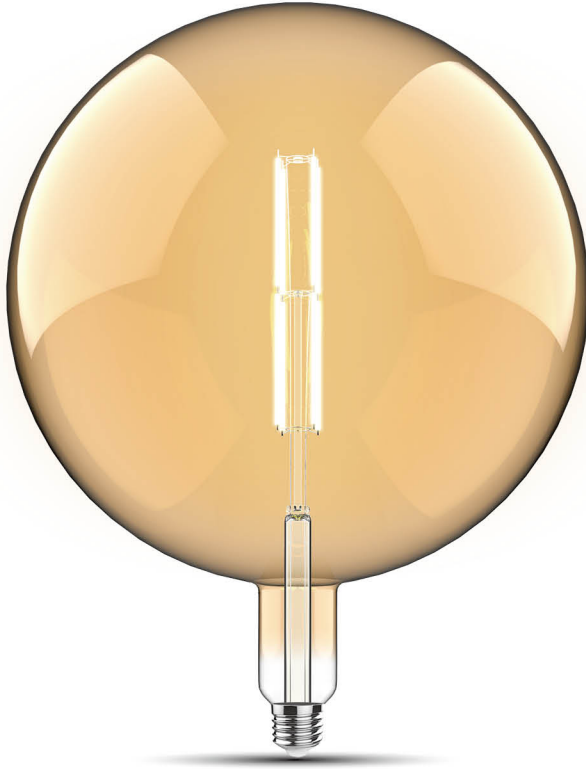

Classic Style Type K3 Amber

Art.No 4300272

Ø:300mm H:400mm

| Decorative | 15,000 hrs | 10,000 times | Dimmable | E27 |

| Watt (W) | Voltage(V) | Lumen (lm) | CRI | Colour Temp | Dimmable | Packing |
|----------|------------|------------|-----|-------------|----------|---------|
| 4W | 220-240 | 200 | >80 | 2100 | Yes | 1 |