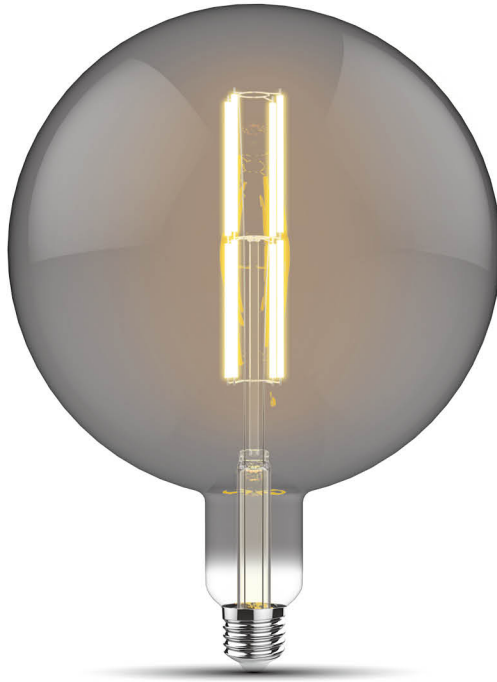

Classic Style Type J Smoke

Art.No 4300211

Ø:190mm H:180mm

| Decorative | 15,000 hrs | 10,000 times | Dimmable | E27 |

| Watt (W) | Voltage(V) | Lumen (lm) | CRI | Colour Temp | Dimmable | Packing |
|----------|------------|------------|-----|-------------|----------|---------|
| 4W | 220-240 | 100 | >80 | 2100 | Yes | 4 |