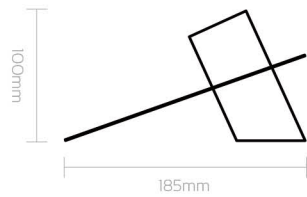

LUXRAM *Style* | Style-New-Raw

Style New-Raw
Wall Lamp Type A1
Art.No 4050002

Brass-marble
Black Nylon Cable: 150cm
Socket E27
IP20
60W Max

Style New-Raw Pendant Type B

Art.No 4050022

Brass-marble
Black Nylon Cable: 100cm
Socket E27
IP20
60W Max

Classic Style Type G Smoke

Art.No 4300141
4W
2100K
100lm
CRI ≥80
Dimmable
Φ150mm×300mm

Recommendation

Style New-Raw Wall Lamp Type B

Art.No 4050032

Brass-marble
Socket E27
IP20
60W Max

**Style New-Raw Desk
Lamp Type B**