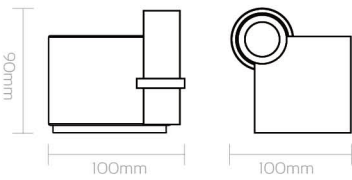

**Style New-Raw Desk
Lamp Type B**

Art.No 4050042

Brass-marble

Socket E27

IP20

60W Max

**Style New-Raw Table
Lamp Type A1**

Art.No 4050012

Brass-marble

Socket E27

IP20

60W Max