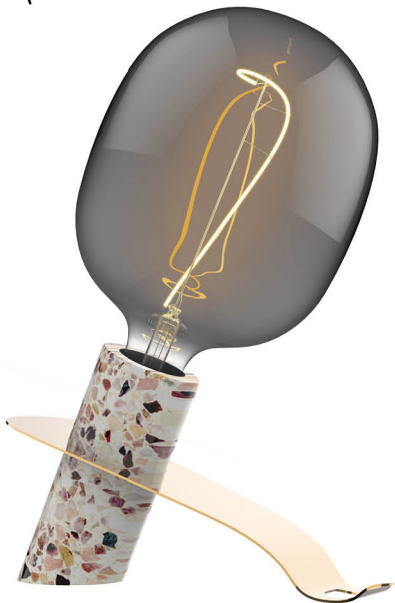

LUXRAM *Style* | Style-New-Raw

Style New-Raw
Wall Lamp Type A1
Art.No 4050002

Brass-marble
Black Nylon Cable: 150cm
Socket E27
IP20
60W Max

Style New-Raw Pendant Type B

Art.No 4050022

Brass-marble
Black Nylon Cable: 100cm
Socket E27
IP20
60W Max

Classic Style Type G Smoke

Art.No 4300141
4W
2100K
100lm
CRI ≥80
Dimmable
Φ150mm×300mm

Recommendation

Style New-Raw Wall Lamp Type B

Art.No 4050032

Brass-marble
Socket E27
IP20
60W Max

**Style New-Raw Desk
Lamp Type B**