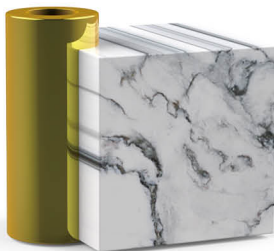

Classic Style Type G Smoke

Art.No 4300141
4W
2100K
100lm
CRI ≥80
Dimmable
Φ150mm×300mm

Recommendation

Style New-Raw Wall Lamp Type B

Art.No 4050032

Brass-marble
Socket E27
IP20
60W Max

**Style New-Raw Desk
Lamp Type B**

Art.No 4050042

Brass-marble

Socket E27

IP20

60W Max

**Style New-Raw Table
Lamp Type A1**

Art.No 4050012

Brass-marble