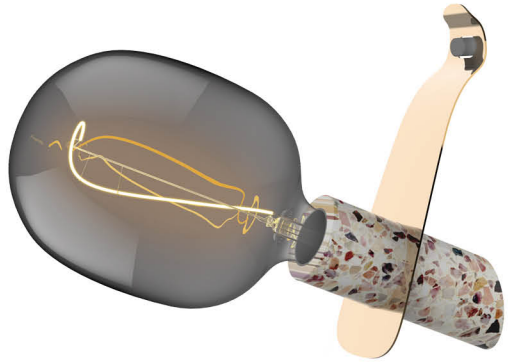

LUXRAM *Style* | Style-New-Raw

Style New-Raw
Wall Lamp Type A1
Art.No 4050002

Brass-marble
Black Nylon Cable: 150cm
Socket E27
IP20
60W Max

Style New-Raw Pendant Type B

Art.No 4050022

Brass-marble
Black Nylon Cable: 100cm
Socket E27
IP20
60W Max

Classic Style Type G Smoke

Art.No 4300141
4W
2100K
100lm
CRI ≥80
Dimmable
Φ150mm×300mm

Recommendation

Style New-Raw Wall Lamp Type B

Art.No 4050032

Brass-marble
Socket E27
IP20
60W Max

**Style New-Raw Desk
Lamp Type B**

Art.No 4050042

Brass-marble

Socket E27

IP20

60W Max

**Style New-Raw Table
Lamp Type A1**

Art.No 4050012

Brass-marble