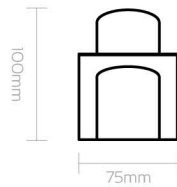

LUXRAM *Style* | Style-New-Raw

Style New-Raw
Wall Lamp Type A1
Art.No 4050002

Brass-marble
Black Nylon Cable: 150cm
Socket E27
IP20
60W Max

Style New-Raw Pendant Type B

Art.No 4050022

Brass-marble
Black Nylon Cable: 100cm
Socket E27
IP20
60W Max

Classic Style Type G Smoke

Art.No 4300141
4W
2100K
100lm
CRI ≥80
Dimmable
Φ150mm×300mm

Recommendation

Style New-Raw Wall Lamp Type B

Art.No 4050032

Brass-marble
Socket E27
IP20
60W Max

**Style New-Raw Desk
Lamp Type B**