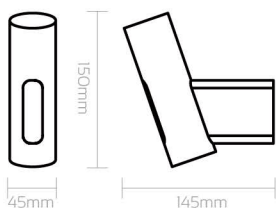

Classic Style Type G Smoke

Art.No 4300141
4W
2100K
100lm
CRI ≥80
Dimmable
Φ150mm×300mm

Recommendation

Style New-Raw Wall Lamp Type B

Art.No 4050032

Brass-marble
Socket E27
IP20
60W Max

**Style New-Raw Desk
Lamp Type B**