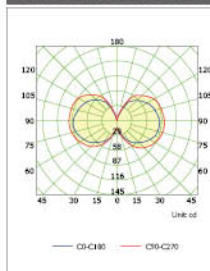

Classic Vintage LED Globe D125 12W