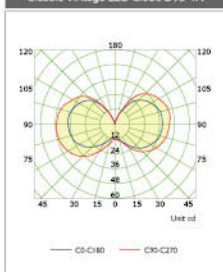

Classic Vintage LED Globe D95 4W