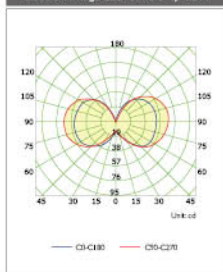

Luminous Intensity Distribution

Classic Vintage LED Candle Tip 6.5W