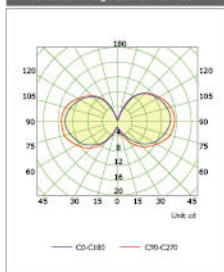

Classic Vintage LED Ball E14 2W