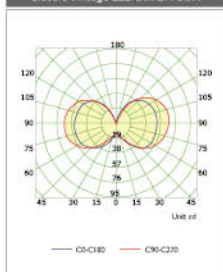

Classic Vintage LED Candle Tip 6.5W

Classic Vintage LED Ball E14 2W

Classic Vintage LED Ball E14 4W

Classic Vintage LED Ball E14 5W

Classic Vintage LED Ball E14 6.5W

Classic Vintage LED Ball E27 2W

Classic Vintage LED Ball E27 4W