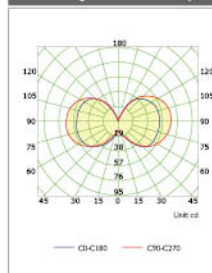

Classic Vintage Rustica Tradition Tip 6.5W