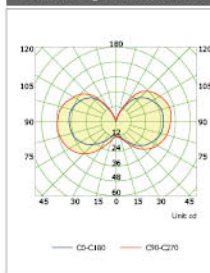

Classic Vintage LED Globe D95 4W

Classic Vintage LED Globe D95 5W

Luminous Intensity Distribution

Classic Vintage LED Globe D95 6.5W

Classic Vintage LED Globe D95 8W

Classic Vintage LED Globe D95 12W

Classic Vintage LED Globe D125 4W