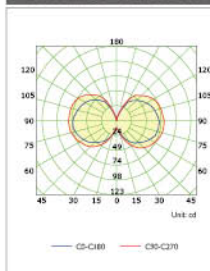

Classic Vintage LED Globe D125 8W