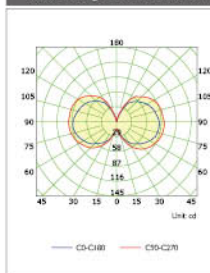

Classic Vintage LED Globe D95 4W

Classic Vintage LED Globe D95 5W

Luminous Intensity Distribution

Classic Vintage LED Globe D95 6.5W

Classic Vintage LED Globe D95 8W

Classic Vintage LED Globe D95 12W

Classic Vintage LED Globe D125 4W