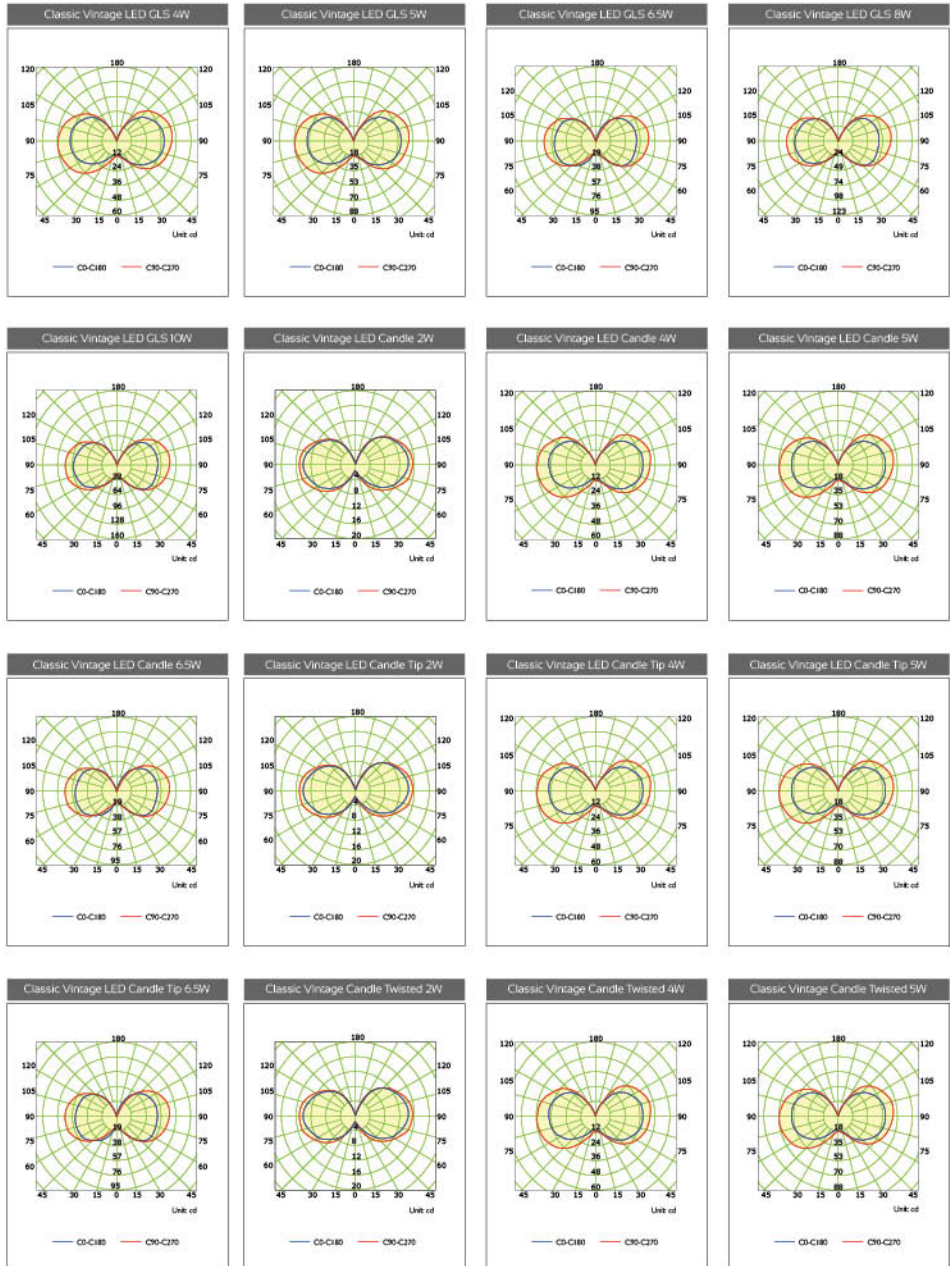

Luminous Intensity Distribution