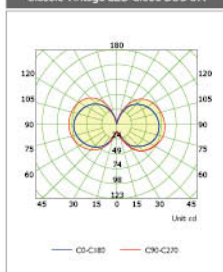

Classic Vintage LED Ball E27 5W

Classic Vintage LED Ball E27 6.5W

Classic Vintage LED Globe D80 4W

Classic Vintage LED Globe D80 5W

Classic Vintage LED Globe D80 6.5W

Classic Vintage LED Globe D80 9W

Classic Vintage LED Globe D80 12W