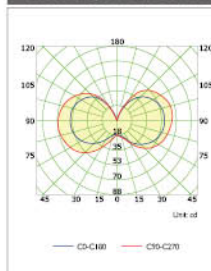

Classic Vintage LED Globe D125 5W