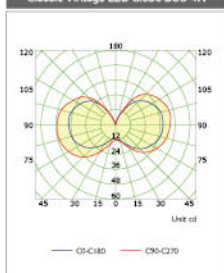

Classic Vintage LED Globe D80 4W