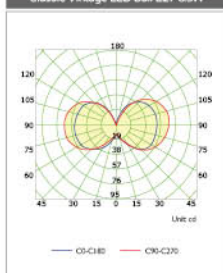

Classic Vintage LED Ball E27 6.5W