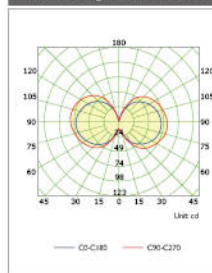

Classic Vintage LED Globe D95 4W

Classic Vintage LED Globe D95 5W

Luminous Intensity Distribution

Classic Vintage LED Globe D95 6.5W

Classic Vintage LED Globe D95 8W

Classic Vintage LED Globe D95 12W

Classic Vintage LED Globe D125 4W