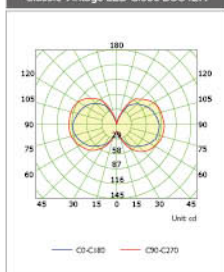

Classic Vintage LED Ball E27 5W

Classic Vintage LED Ball E27 6.5W

Classic Vintage LED Globe D80 4W

Classic Vintage LED Globe D80 5W

Classic Vintage LED Globe D80 6.5W

Classic Vintage LED Globe D80 9W

Classic Vintage LED Globe D80 12W