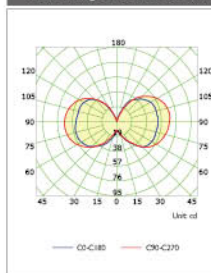

Classic Vintage LED Globe D95 4W

Classic Vintage LED Globe D95 5W

Luminous Intensity Distribution

Classic Vintage LED Globe D95 6.5W

Classic Vintage LED Globe D95 8W

Classic Vintage LED Globe D95 12W

Classic Vintage LED Globe D125 4W