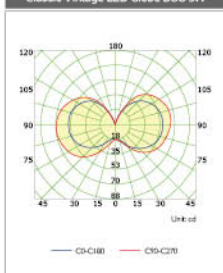

Classic Vintage LED Ball E27 5W

Classic Vintage LED Ball E27 6.5W

Classic Vintage LED Globe D80 4W

Classic Vintage LED Globe D80 5W

Classic Vintage LED Globe D80 6.5W

Classic Vintage LED Globe D80 9W

Classic Vintage LED Globe D80 12W