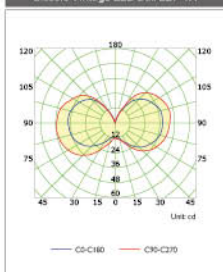

Classic Vintage LED Candle Tip 6.5W

Classic Vintage LED Ball E14 2W

Classic Vintage LED Ball E14 4W

Classic Vintage LED Ball E14 5W

Classic Vintage LED Ball E14 6.5W

Classic Vintage LED Ball E27 2W

Classic Vintage LED Ball E27 4W