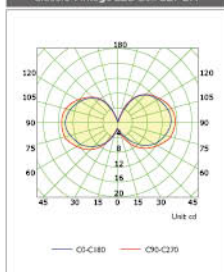

Classic Vintage LED Ball E27 2W