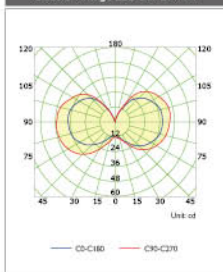

Classic Vintage LED Ball E14 4W