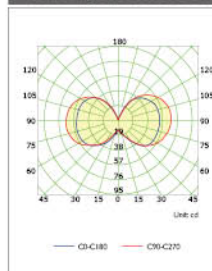

Classic Vintage LED Globe D125 6.5W