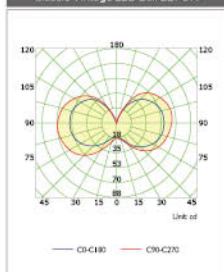

Classic Vintage LED Ball E27 5W