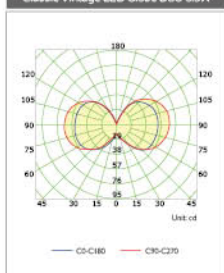

Classic Vintage LED Ball E27 5W

Classic Vintage LED Ball E27 6.5W

Classic Vintage LED Globe D80 4W

Classic Vintage LED Globe D80 5W

Classic Vintage LED Globe D80 6.5W

Classic Vintage LED Globe D80 9W

Classic Vintage LED Globe D80 12W