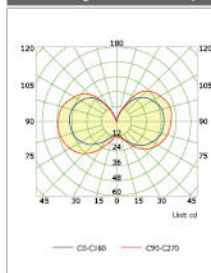

Classic Vintage Rustica Tradition Tip 4W