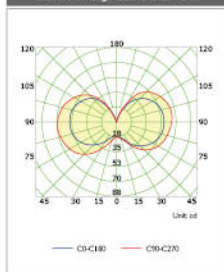

Classic Vintage LED Candle Tip 6.5W

Classic Vintage LED Ball E14 2W

Classic Vintage LED Ball E14 4W

Classic Vintage LED Ball E14 5W

Classic Vintage LED Ball E14 6.5W

Classic Vintage LED Ball E27 2W

Classic Vintage LED Ball E27 4W