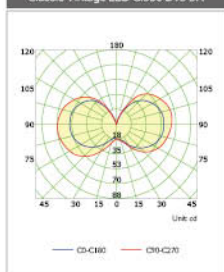

Classic Vintage LED Globe D95 5W