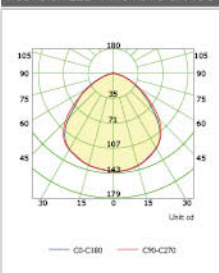

## Luminous Intensity Distribution

## Luminous Intensity Distribution

Truevision LED MR16 Ra90 6W 36°

Truevision LED MR16 Ra90 7W 36°

Truevision LED MR16 Ra90 3W 100°

Truevision LED MR16 Ra90 4W 100°

Truevision LED MR16 Ra90 5W 100°

Truevision LED MR16 Ra90 6W 100°