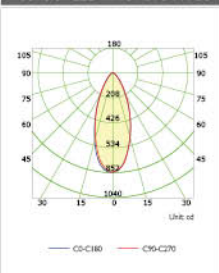

## Luminous Intensity Distribution

## Luminous Intensity Distribution

Truevision LED MR16 Ra90 6W 36°

Truevision LED MR16 Ra90 7W 36°

Truevision LED MR16 Ra90 3W 100°

Truevision LED MR16 Ra90 4W 100°

Truevision LED MR16 Ra90 5W 100°

Truevision LED MR16 Ra90 6W 100°