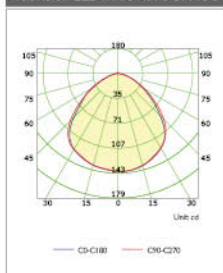

## Luminous Intensity Distribution

## Luminous Intensity Distribution

Truevision LED MR16 Ra90 6W 36°

Truevision LED MR16 Ra90 7W 36°

Truevision LED MR16 Ra90 3W 100°

Truevision LED MR16 Ra90 4W 100°

Truevision LED MR16 Ra90 5W 100°

Truevision LED MR16 Ra90 6W 100°