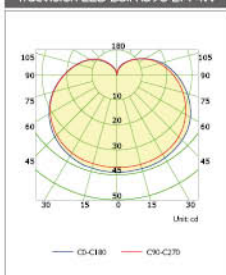

Truevision LED Ball Ra90 E14 4W