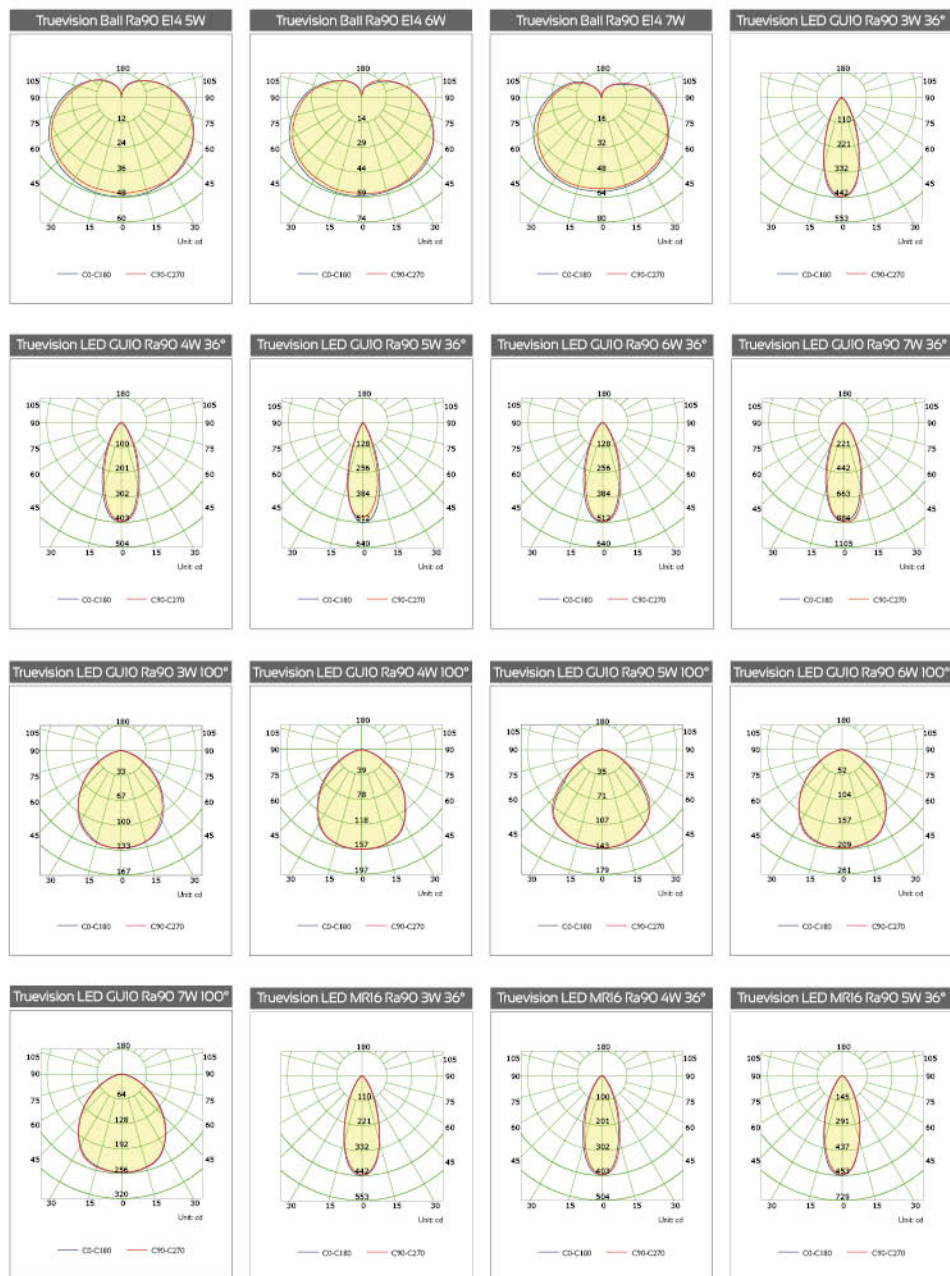

## Luminous Intensity Distribution

Truevision Ball Ra90 E27 6W

Truevision Ball Ra90 E27 7W

Truevision Ball Ra90 E14 4W

## Luminous Intensity Distribution

Truevision LED MR16 Ra90 6W 36°

Truevision LED MR16 Ra90 7W 36°

Truevision LED MR16 Ra90 3W 100°

Truevision LED MR16 Ra90 4W 100°

Truevision LED MR16 Ra90 5W 100°

Truevision LED MR16 Ra90 6W 100°