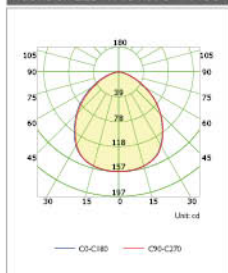

## Luminous Intensity Distribution

## Luminous Intensity Distribution

Truevision LED MR16 Ra90 6W 36°

Truevision LED MR16 Ra90 7W 36°

Truevision LED MR16 Ra90 3W 100°

Truevision LED MR16 Ra90 4W 100°

Truevision LED MR16 Ra90 5W 100°

Truevision LED MR16 Ra90 6W 100°