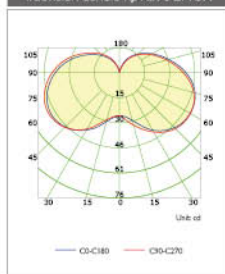

Luminous Intensity Distribution

Truevision Candle Tip Ra90 E14 6W