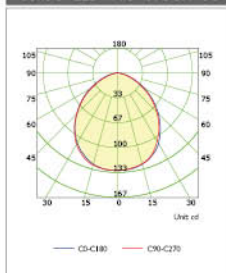

## Luminous Intensity Distribution

## Luminous Intensity Distribution

Truevision LED MR16 Ra90 6W 36°

Truevision LED MR16 Ra90 7W 36°

Truevision LED MR16 Ra90 3W 100°

Truevision LED MR16 Ra90 4W 100°

Truevision LED MR16 Ra90 5W 100°

Truevision LED MR16 Ra90 6W 100°