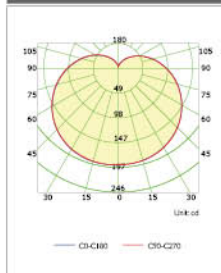

Duramax LED GL5 15W