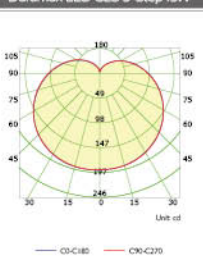

Duramax LED GLS 3-Step 15W