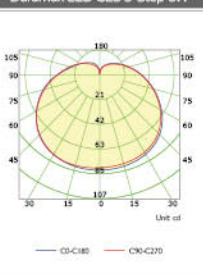

E40

Luminous Intensity Distribution

Duramax LED GLS CCT 9W

Duramax LED GLS CCT 12W

Duramax LED GLS CCT 15W

Duramax LED GLS 3-Step 6W

Duramax LED GLS 3-Step 7W

Duramax LED GLS 3-Step 9W