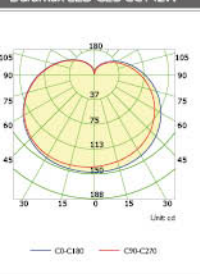

E40

Luminous Intensity Distribution

Duramax LED GLS CCT 9W

Duramax LED GLS CCT 12W

Duramax LED GLS CCT 15W

Duramax LED GLS 3-Step 6W

Duramax LED GLS 3-Step 7W

Duramax LED GLS 3-Step 9W