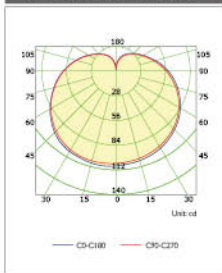

Luminous Intensity Distribution

Duramax Golbe D120 3-Step 20W