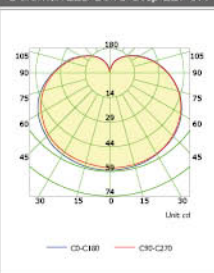

Duramax LED Ball 3-Step E27 6W