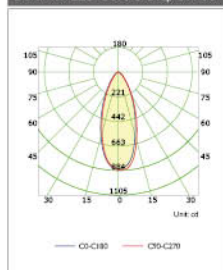

Duramax LED GU10 3-Step 8W 36°