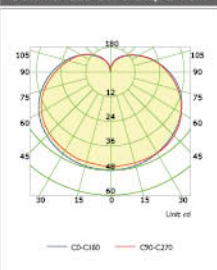

Duramax LED Candle Tip 3-Step 7W

Duramax LED Ball 3-Step E27 5W

Duramax LED Ball 3-Step E27 6W

Luminous Intensity Distribution

Duramax LED Ball 3-Step E27 7W

Duramax LED Ball 3-Step E14 5W

Duramax LED GU10 3-Step 6W 36°