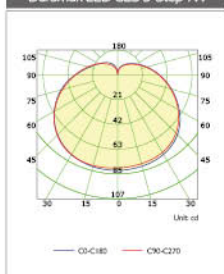

E40

Luminous Intensity Distribution

Duramax LED GLS CCT 9W

Duramax LED GLS CCT 12W

Duramax LED GLS CCT 15W

Duramax LED GLS 3-Step 6W

Duramax LED GLS 3-Step 7W

Duramax LED GLS 3-Step 9W