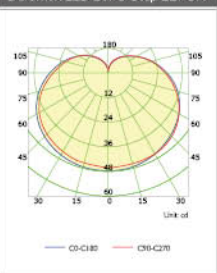

Duramax LED Ball 3-Step E27 5W