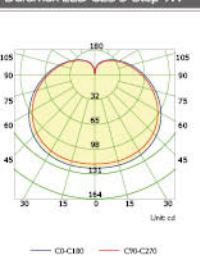

E40

Luminous Intensity Distribution

Duramax LED GLS CCT 9W

Duramax LED GLS CCT 12W

Duramax LED GLS CCT 15W

Duramax LED GLS 3-Step 6W

Duramax LED GLS 3-Step 7W

Duramax LED GLS 3-Step 9W