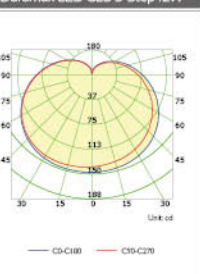

Duramax LED GLS 3-Step 12W