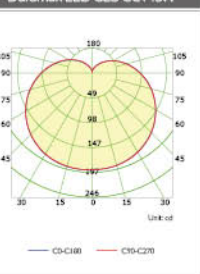

E40

Luminous Intensity Distribution

Duramax LED GLS CCT 9W

Duramax LED GLS CCT 12W

Duramax LED GLS CCT 15W

Duramax LED GLS 3-Step 6W

Duramax LED GLS 3-Step 7W

Duramax LED GLS 3-Step 9W