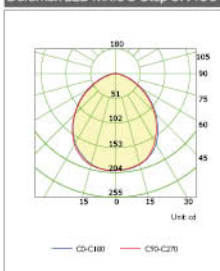

Duramax LED MR16 3-Step 6W 100°