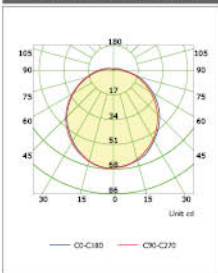

Duramax LED R50 3-Step 5W