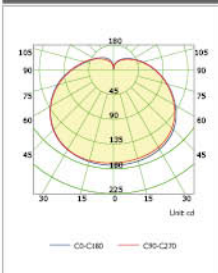

Duramax LED GL5 14W