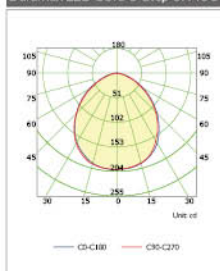

Duramax LED GU10 3-Step 6W 100°