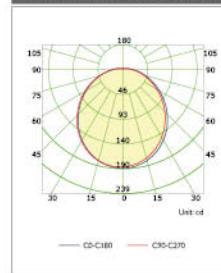

Duramax LED R80 3-Step 9W