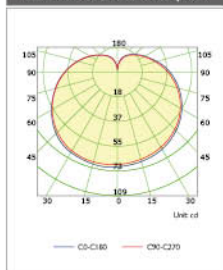

Duramax LED MR16 3-Step 6W 100°

Duramax LED MR16 3-Step 7W 100°

Duramax LED MR16 3-Step 8W 100°

Duramax Globe D95 3-Step 14W

Duramax Globe D95 3-Step 20W

Duramax Globe D120 3-Step 14W

Luminous Intensity Distribution