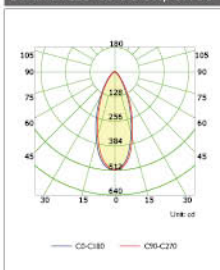

Duramax LED Candle Tip 3-Step 7W

Duramax LED Ball 3-Step E27 5W

Duramax LED Ball 3-Step E27 6W

Luminous Intensity Distribution

Duramax LED Ball 3-Step E27 7W

Duramax LED Ball 3-Step E14 5W

Duramax LED GU10 3-Step 6W 36°