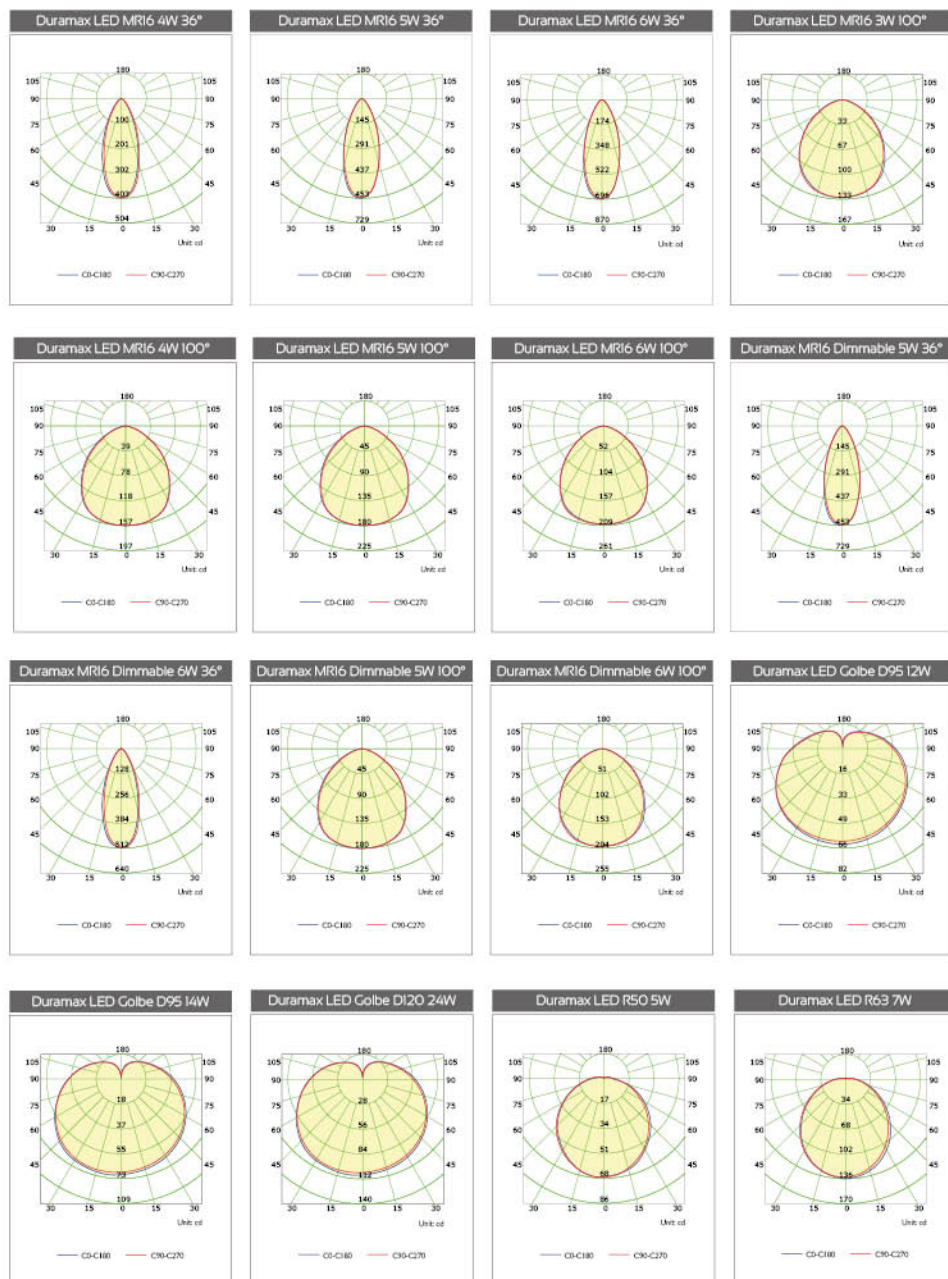

Duramax LED MR16 3-Step 6W 100°

Duramax LED MR16 3-Step 7W 100°

Duramax LED MR16 3-Step 8W 100°

Duramax Globe D95 3-Step 14W

Duramax Globe D95 3-Step 20W

Duramax Globe D120 3-Step 14W

Luminous Intensity Distribution

Duramax LED GL5 12W

Duramax LED GL5 14W

Duramax LED GL5 15W

Duramax LED GL5 Dimmable 9W

Duramax LED GL5 Dimmable 12W

Duramax LED Candle 3W

Duramax LED Candle 4W

Duramax LED Candle 5W

Luminous Intensity Distribution

Luminous Intensity Distribution

Luminous Intensity Distribution