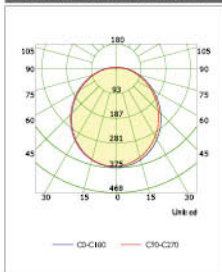

Duramax LED R80 3-Step 11W