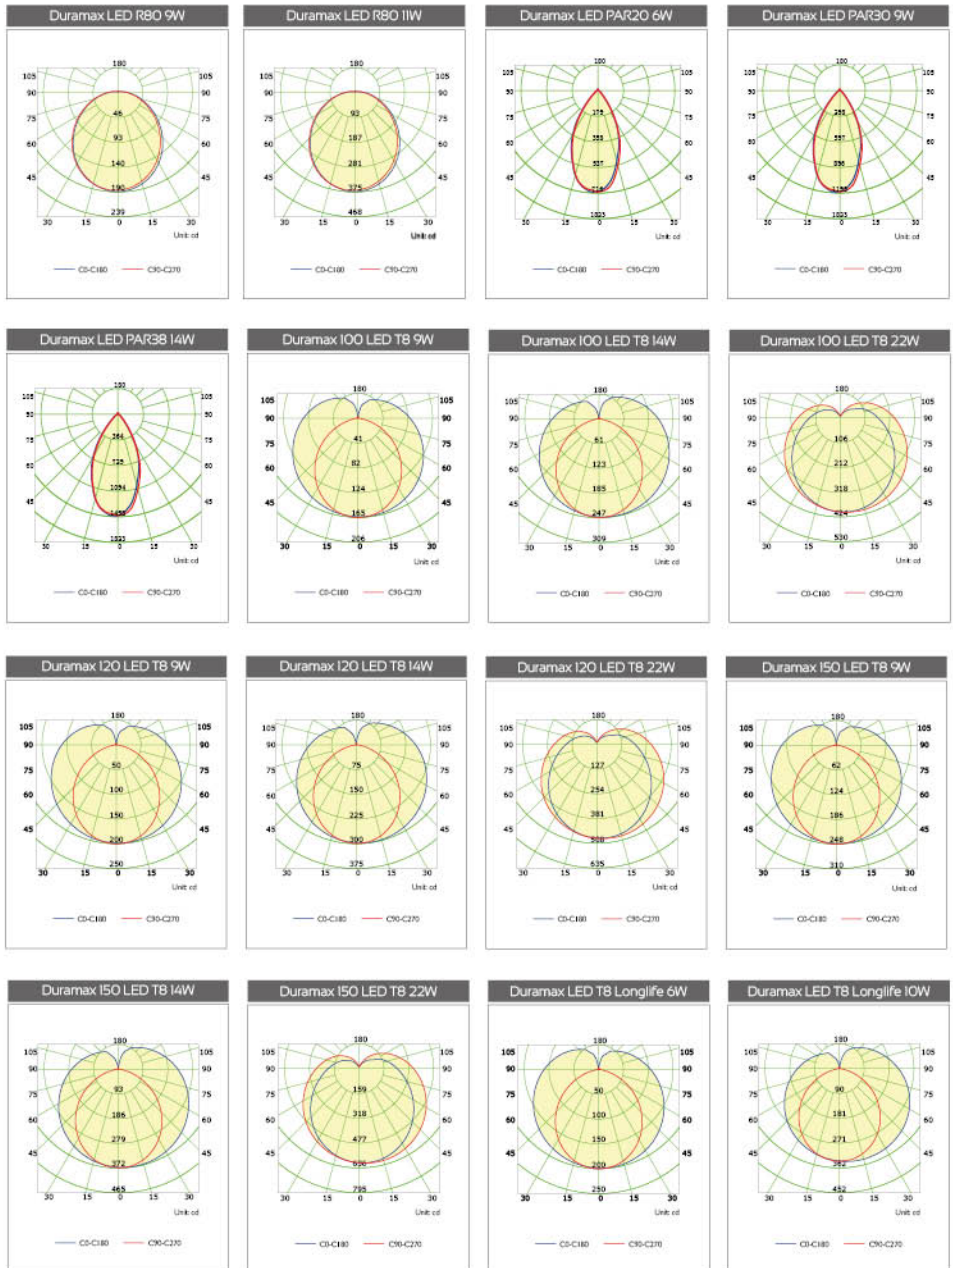

Duramax LED MR16 3-Step 6W 100°

Duramax LED MR16 3-Step 7W 100°

Duramax LED MR16 3-Step 8W 100°

Duramax Globe D95 3-Step 14W

Duramax Globe D95 3-Step 20W

Duramax Globe D120 3-Step 14W

Luminous Intensity Distribution

Duramax LED GL5 12W

Duramax LED GL5 14W

Duramax LED GL5 15W

Duramax LED GL5 Dimmable 9W

Duramax LED GL5 Dimmable 12W

Duramax LED Candle 3W

Duramax LED Candle 4W

Duramax LED Candle 5W

Luminous Intensity Distribution

Luminous Intensity Distribution

Luminous Intensity Distribution