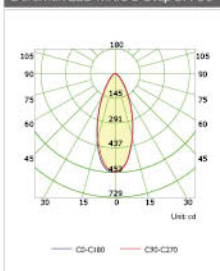

Duramax LED GU10 3-Step 8W 36°

Duramax LED GU10 3-Step 6W 100°

Duramax LED GU10 3-Step 8W 100°

Duramax LED MR16 3-Step 5W 36°

Duramax LED MR16 3-Step 6W 36°

Duramax LED MR16 3-Step 8W 36°

Duramax LED MR16 3-Step 5W 100°