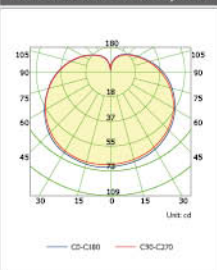

Duramax LED MR16 3-Step 6W 100°

Duramax LED MR16 3-Step 7W 100°

Duramax LED MR16 3-Step 8W 100°

Duramax Globe D95 3-Step 14W

Duramax Globe D95 3-Step 20W

Duramax Globe D120 3-Step 14W

Luminous Intensity Distribution