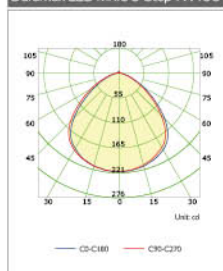

Duramax LED MR16 3-Step 7W 100°