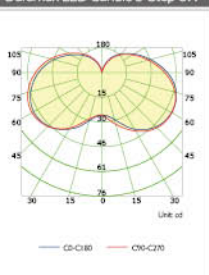

Duramax LED GLS 3-Step 12W

Duramax LED GLS 3-Step 15W

Duramax LED Candle 3-Step 5W

Duramax LED Candle 3-Step 6W

Duramax LED Candle 3-Step 7W

Duramax LED Candle Tip 3-Step 5W

Duramax LED Candle Tip 3-Step 6W