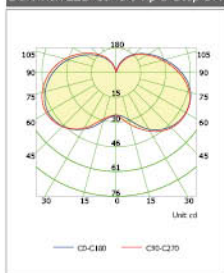

Duramax LED GLS 3-Step 12W

Duramax LED GLS 3-Step 15W

Duramax LED Candle 3-Step 5W

Duramax LED Candle 3-Step 6W

Duramax LED Candle 3-Step 7W

Duramax LED Candle Tip 3-Step 5W

Duramax LED Candle Tip 3-Step 6W