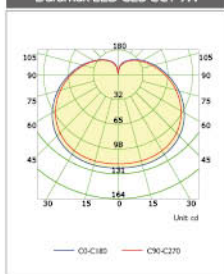

Luminous Intensity Distribution

Duramax LED GLS CCT 9W