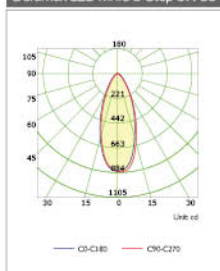

Duramax LED GU10 3-Step 8W 36°

Duramax LED GU10 3-Step 6W 100°

Duramax LED GU10 3-Step 8W 100°

Duramax LED MR16 3-Step 5W 36°

Duramax LED MR16 3-Step 6W 36°

Duramax LED MR16 3-Step 8W 36°

Duramax LED MR16 3-Step 5W 100°