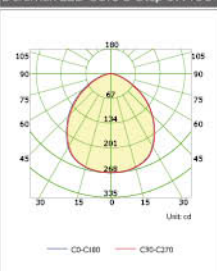

Duramax LED GU10 3-Step 8W 100°