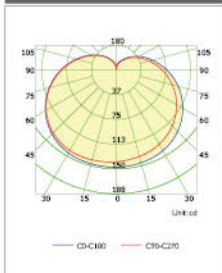

Duramax LED GL5 12W