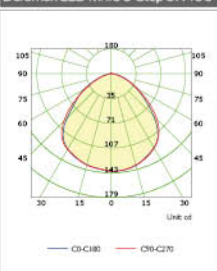

Duramax LED GU10 3-Step 8W 36°

Duramax LED GU10 3-Step 6W 100°

Duramax LED GU10 3-Step 8W 100°

Duramax LED MR16 3-Step 5W 36°

Duramax LED MR16 3-Step 6W 36°

Duramax LED MR16 3-Step 8W 36°

Duramax LED MR16 3-Step 5W 100°