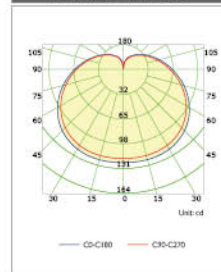

Duramax LED GL5 9W