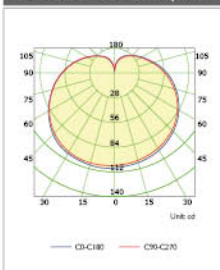

Duramax LED MR16 3-Step 6W 100°

Duramax LED MR16 3-Step 7W 100°

Duramax LED MR16 3-Step 8W 100°

Duramax Globe D95 3-Step 14W

Duramax Globe D95 3-Step 20W

Duramax Globe D120 3-Step 14W

Luminous Intensity Distribution