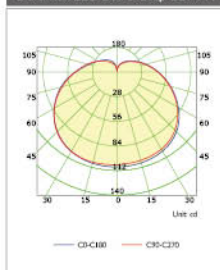

Duramax LED Candle Tip 3-Step 7W

Duramax LED Ball 3-Step E27 5W

Duramax LED Ball 3-Step E27 6W

Luminous Intensity Distribution

Duramax LED Ball 3-Step E27 7W

Duramax LED Ball 3-Step E14 5W

Duramax LED GU10 3-Step 6W 36°