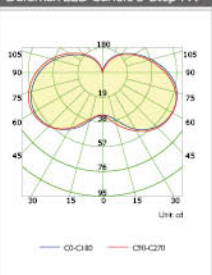

Duramax LED GLS 3-Step 12W

Duramax LED GLS 3-Step 15W

Duramax LED Candle 3-Step 5W

Duramax LED Candle 3-Step 6W

Duramax LED Candle 3-Step 7W

Duramax LED Candle Tip 3-Step 5W

Duramax LED Candle Tip 3-Step 6W