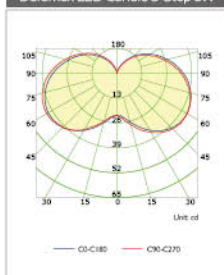

Duramax LED Candle 3-Step 5W