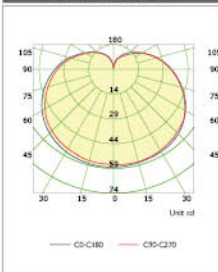

Duramax LED GL5 5W