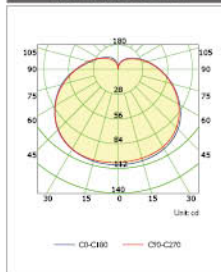

Duramax LED GL5 7W