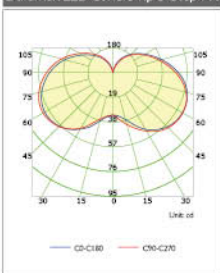

Duramax LED Candle Tip 3-Step 7W