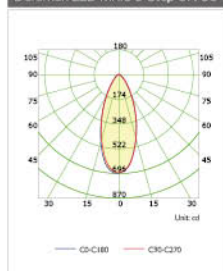

Duramax LED GU10 3-Step 8W 36°

Duramax LED GU10 3-Step 6W 100°

Duramax LED GU10 3-Step 8W 100°

Duramax LED MR16 3-Step 5W 36°

Duramax LED MR16 3-Step 6W 36°

Duramax LED MR16 3-Step 8W 36°

Duramax LED MR16 3-Step 5W 100°