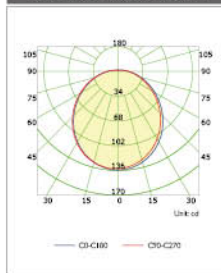

Duramax LED R63 3-Step 7W