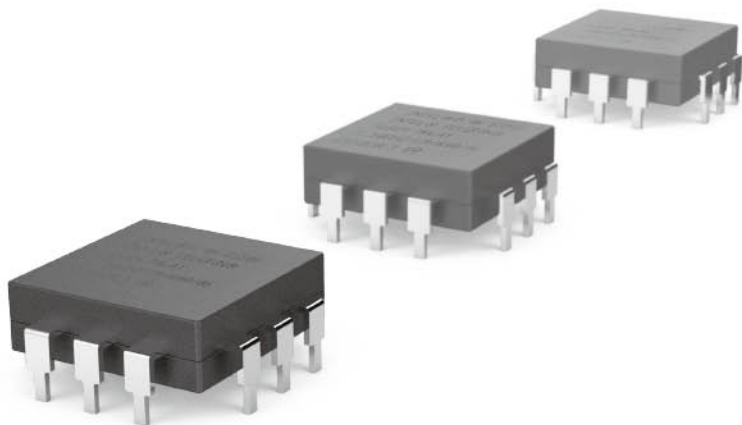

2020 LED GU10

220~240V ⚡ GU10 ≥80 90° A 25000H
VOLTAGE CAP RA BEAM LIFE TIME

Art.No	Watt [W]	CD	Lumen [lm]	PF	Colour Temp [K]	Packing	
1010002	4	180	300	0.9	3000	100	 50x40
1010003	4	180	300	0.9	4000	100	
1010004	4	180	300	0.9	6400	100	

2020 LED GU10

*From impossible to possible,
the cutting-edge design
implies limitless future...*

2020 LED MR16

12V ⚡ **GU5.3** **≥80** **90°** **25000H**
VOLTAGE CAP RA BEAM LIFETIME

Art.No	Watt [W]	CD	Lumen [lm]	PF	Colour Temp [K]	Packing	
1010012	4	180	300	0.7	3000	100	 50x40
1010013	4	180	300	0.7	4000	100	
1010014	4	180	300	0.7	6400	100	

Coregium Technology

The intelligent integrated
control gear solution

Dimming Characteristics

Highlight

2020 LED R7s

reddot award 2014
honourable mention
lighting design

Dimmable

220~240V
VOLTAGE