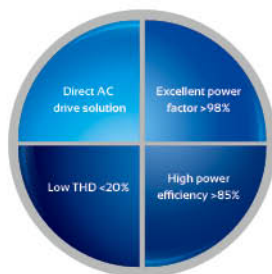

Coregium Technology

The intelligent integrated
control gear solution

Dimming Characteristics

Highlight