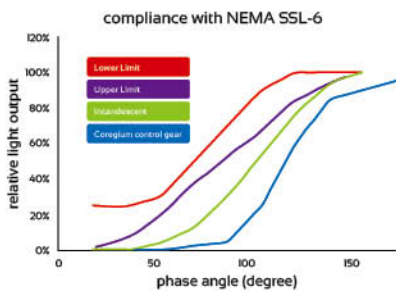

Dimming Characteristics