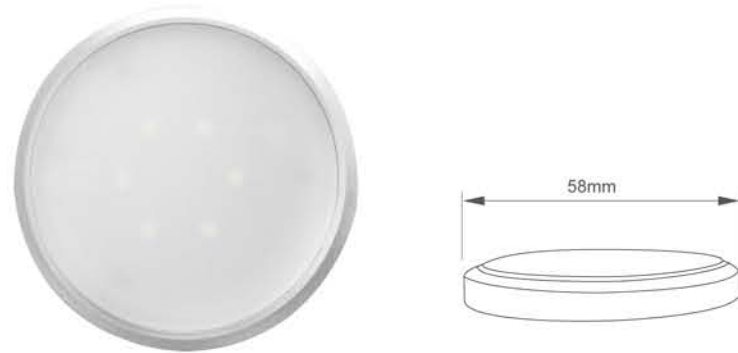

TECHTOUCH

LED Crossover Lamp Kit