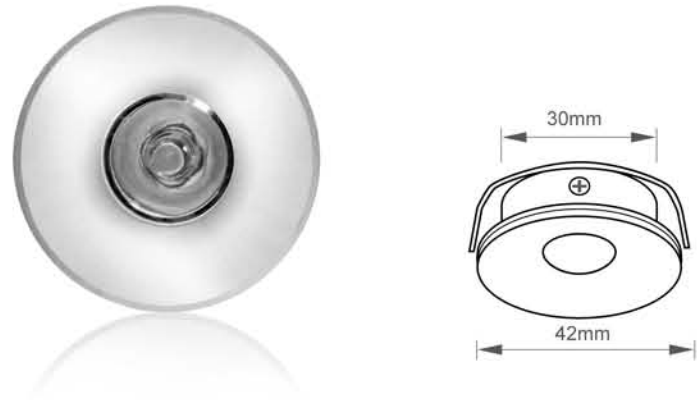

TECHTOUCH

LED Downlight Kit