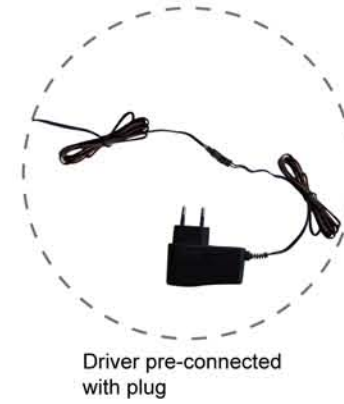

Catalogue

2011- 2012 *LED Interior Luminary*

TECHTOUCH

TECHTOUCH

LED Reading Lamp Kit

Art.No	Nominal Voltage(V)	Output Voltage(V)	Watt (W)	Color	Lumen	Beam (°)	Measurement(mm) L D	Life Time (hrs)	Carton Packing
201001	AC 100-240V	DC 4V	1	White	80	30	593 50	35000	20
201002	AC 100-240V	DC 4V	1	Warmwhite	80	30	593 50	35000	20

Packaging Presentation

TECHTOUCH

LED Desk Lamp Kit

Art.No	Nominal Voltage(V)	Output Voltage(V)	Watt (W)	Color	Lumen	Beam (°)	Measurement(mm) L D	Life Time (hrs)	Carton Packing
202001	AC 100-240V	DC 12V	2	White	120	60	955 50	35000	20
202002	AC 100-240V	DC 12V	2	Warmwhite	120	60	955 50	35000	20

Packaging Presentation

TECHTOUCH

LED Multi-function lamp kit

Installation Guide

The kit includes

Accessory	Number
AXIS Tube	3
Plug&Switch	1
5W Driver	1
End cap with cable	2
End cap	1
Clip	6

Art.No	Nominal Voltage(V)	Output Voltage(V)	Watt (W)	Color	Lumen	Beam (°)	Measurement(mm) L D	Life Time (hrs)	Carton Packing
203001	AC 100-240V	DC 12V	3×1	White	3×60	60	360 12	35000	20
203002	AC 100-240V	DC 12V	3×1	Warmwhite	3×60	60	360 12	35000	20

Packaging Presentation

TECHTOUCH

LED Crossover Lamp Kit

Installation Guide

The kit includes

AXIS

Paste tape & Accessory
Plug&Switch
5W Driver
Junction box (4 ports)

Cable (0.05m)
Cable (2.5m)
Cable (0.3m)