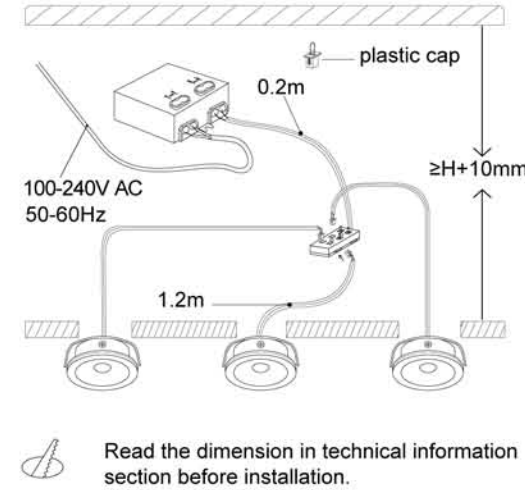

Packaging Presentation

TECHTOUCH

LED Downlight Kit

Installation Guide

The kit includes

Spotlight

3W Driver

Junction box (6 ports)