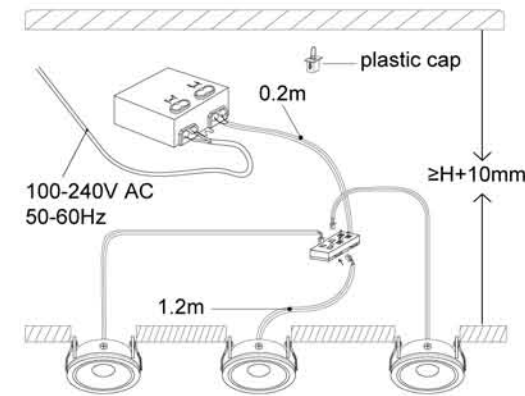

Packaging Presentation

TECHTOUCH

LED Downlight Kit

Installation Guide

Read the dimension in technical information section before installation.

The kit includes

Round Downlight (1W)

3W Driver