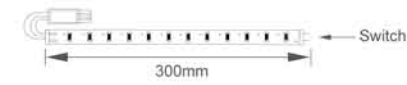

Packaging Presentation

TECHTOUCH

LED Crossover Lamp Kit

Installation Guide

■ Connect with single unit

■ Connected with cable

■ Direct connection

The kit includes