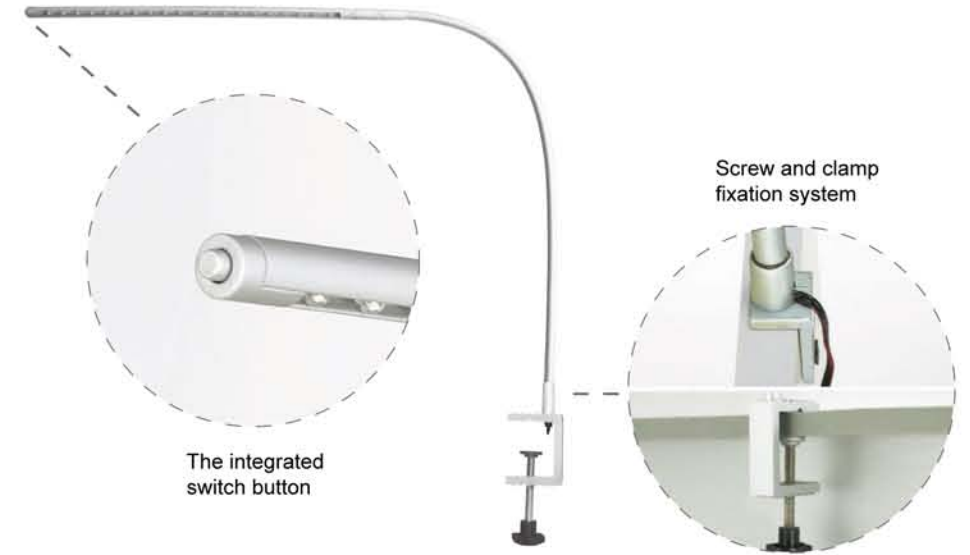

TECHTOUCH

LED Desk Lamp Kit