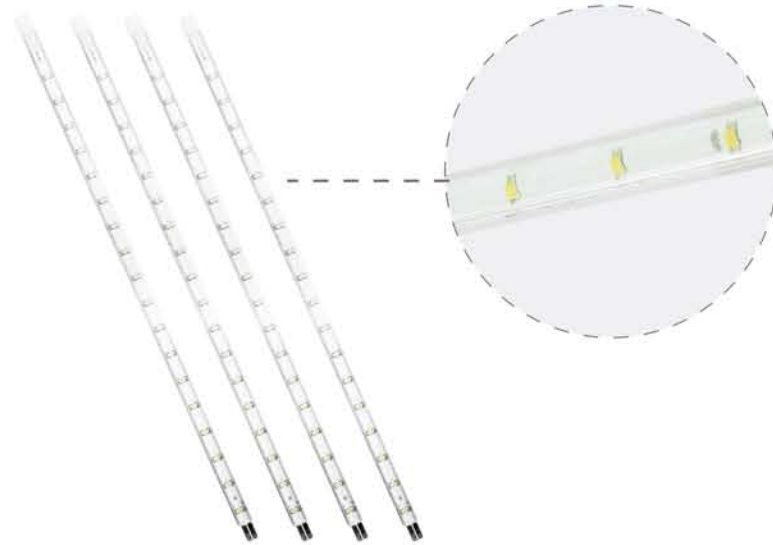

Packaging Presentation

TECHTOUCH

LED Crossover Lamp Kit

Installation Guide

The kit includes

AXIS

Paste tape & Accessory
Plug&Switch
5W Driver
Junction box (4 ports)

Cable (0.05m)
Cable (2.5m)
Cable (0.3m)

Packaging Presentation

TECHTOUCH

LED Crossover Lamp Kit

Installation Guide

- Connect with single unit**
- Connected with cable**
- Direct connection**

The kit includes

AXIS ULTRA

Paste tape & Accessory
Plug&Switch
15W Driver
Junction box (4 ports)