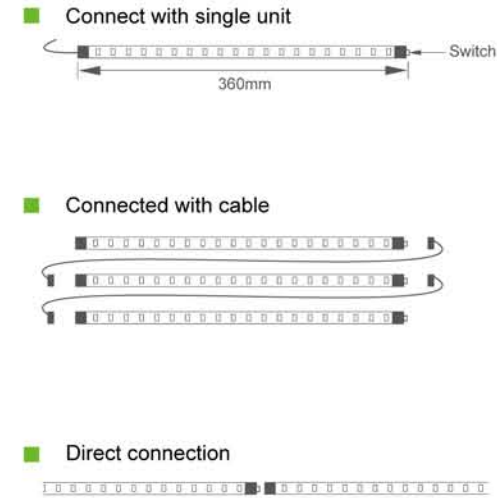

Packaging Presentation

TECHTOUCH

LED Multi-function lamp kit

Installation Guide

The kit includes

Accessory	Number
AXIS Tube	3
Plug&Switch	1
5W Driver	1
End cap with cable	2
End cap	1
Clip	6

Art.No	Nominal Voltage(V)	Output Voltage(V)	Watt (W)	Color	Lumen	Beam (°)	Measurement(mm) L D	Life Time (hrs)	Carton Packing
203001	AC 100-240V	DC 12V	3×1	White	3×60	60	360 12	35000	20
203002	AC 100-240V	DC 12V	3×1	Warmwhite	3×60	60	360 12	35000	20

Packaging Presentation

TECHTOUCH

LED Crossover Lamp Kit

Installation Guide

The kit includes

AXIS

Paste tape & Accessory
Plug&Switch
5W Driver
Junction box (4 ports)

Cable (0.05m)
Cable (2.5m)
Cable (0.3m)