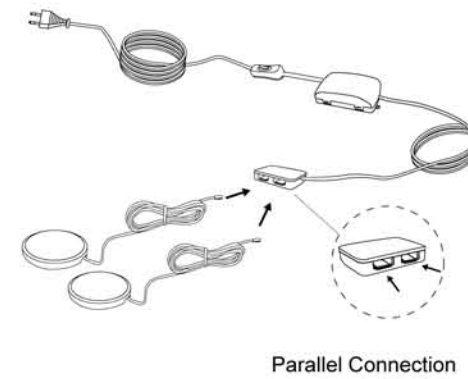

Packaging Presentation

TECHTOUCH

LED Crossover Lamp Kit

Installation Guide

The kit includes

DISC

Paste tape & Accessory

Plug&Switch