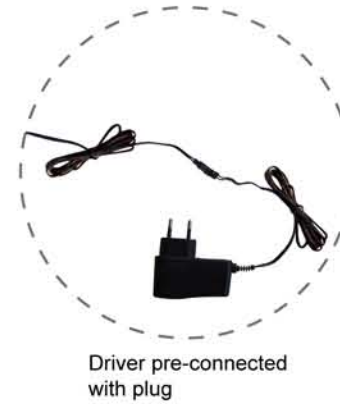

Catalogue

2011- 2012 *LED Interior Luminary*

TECHTOUCH

TECHTOUCH

LED Reading Lamp Kit

Art.No	Nominal Voltage(V)	Output Voltage(V)	Watt (W)	Color	Lumen	Beam (°)	Measurement(mm) L D	Life Time (hrs)	Carton Packing
201001	AC 100-240V	DC 4V	1	White	80	30	593 50	35000	20
201002	AC 100-240V	DC 4V	1	Warmwhite	80	30	593 50	35000	20

Packaging Presentation

TECHTOUCH

LED Desk Lamp Kit

Art.No	Nominal Voltage(V)	Output Voltage(V)	Watt (W)	Color	Lumen	Beam (°)	Measurement(mm) L D	Life Time (hrs)	Carton Packing
202001	AC 100-240V	DC 12V	2	White	120	60	955 50	35000	20
202002	AC 100-240V	DC 12V	2	Warmwhite	120	60	955 50	35000	20

Packaging Presentation

TECHTOUCH

LED Multi-function lamp kit

Installation Guide

The kit includes

Accessory	Number
AXIS Tube	3
Plug&Switch	1
5W Driver	1
End cap with cable	2
End cap	1
Clip	6

Art.No	Nominal Voltage(V)	Output Voltage(V)	Watt (W)	Color	Lumen	Beam (°)	Measurement(mm) L D	Life Time (hrs)	Carton Packing
203001	AC 100-240V	DC 12V	3×1	White	3×60	60	360 12	35000	20
203002	AC 100-240V	DC 12V	3×1	Warmwhite	3×60	60	360 12	35000	20