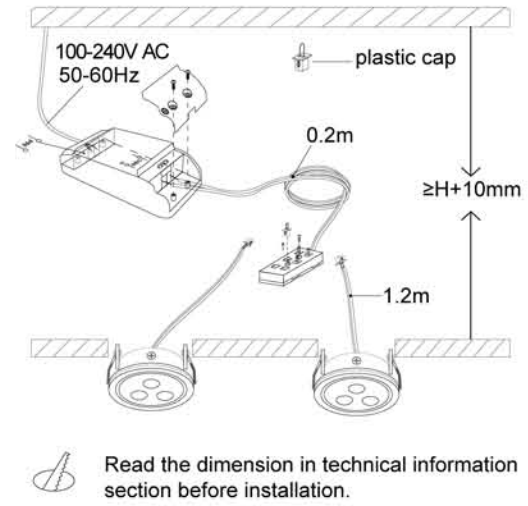

Packaging Presentation

TECHTOUCH

LED Downlight Kit

Installation Guide

The kit includes

Round Downlight (3W)

6W Driver

Junction box (6 ports)