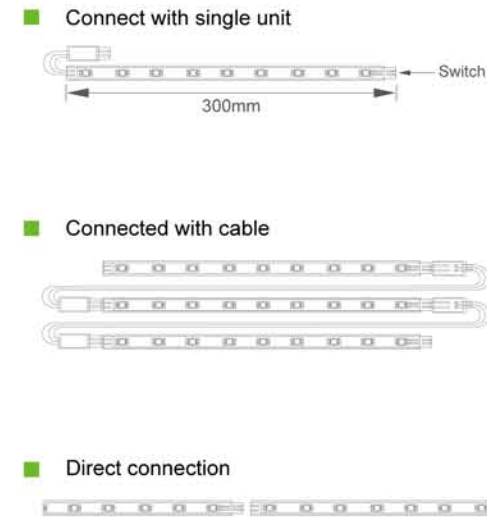

Packaging Presentation

TECHTOUCH

LED Multi-function lamp kit

Installation Guide

The kit includes

Accessory	Number
AXIS Tube	3
Plug&Switch	1
5W Driver	1
End cap with cable	2
End cap	1
Clip	6

Art.No	Nominal Voltage(V)	Output Voltage(V)	Watt (W)	Color	Lumen	Beam (°)	Measurement(mm) L D	Life Time (hrs)	Carton Packing
203001	AC 100-240V	DC 12V	3×1	White	3×60	60	360 12	35000	20
203002	AC 100-240V	DC 12V	3×1	Warmwhite	3×60	60	360 12	35000	20

Packaging Presentation

TECHTOUCH

LED Crossover Lamp Kit

Installation Guide

The kit includes

AXIS

Paste tape & Accessory
Plug&Switch
5W Driver
Junction box (4 ports)

Cable (0.05m)
Cable (2.5m)
Cable (0.3m)

Packaging Presentation

TECHTOUCH

LED Crossover Lamp Kit

Installation Guide

- Connect with single unit**
- Connected with cable**
- Direct connection**

The kit includes

AXIS ULTRA

Paste tape & Accessory
Plug&Switch
15W Driver
Junction box (4 ports)