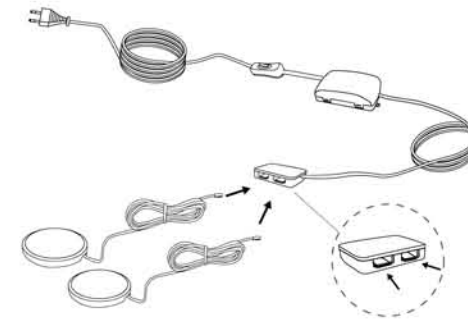

Packaging Presentation

TECHTOUCH

LED Crossover Lamp Kit

Installation Guide

Parallel Connection

The kit includes

DISC ULTRA

Paste tape & Accessory

Packaging Presentation

TECHTOUCH

LED Crossover Lamp Kit

Installation Guide

■ Connect with single unit

■ Connected with cable

■ Direct connection

The kit includes