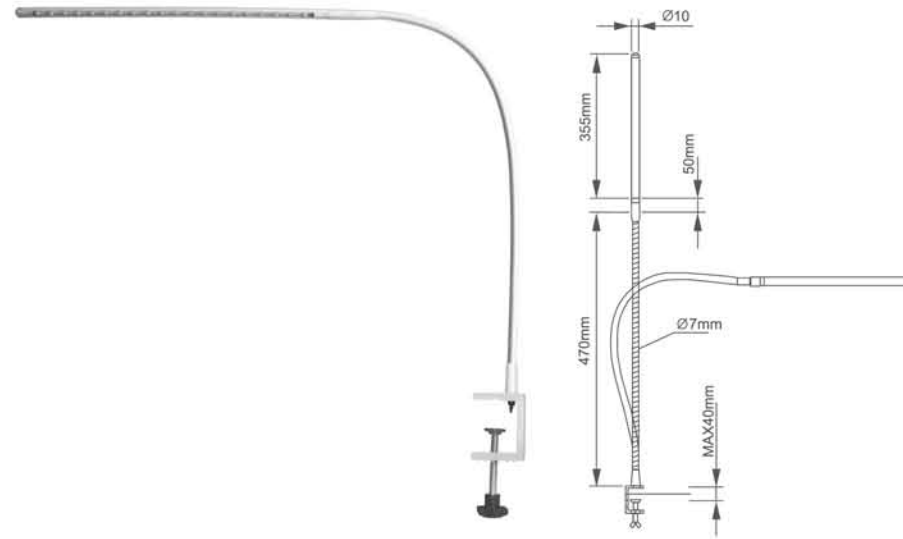

Catalogue

2011- 2012 *LED Interior Luminary*

TECHTOUCH

TECHTOUCH

LED Reading Lamp Kit

Art.No	Nominal Voltage(V)	Output Voltage(V)	Watt (W)	Color	Lumen	Beam (°)	Measurement(mm) L D	Life Time (hrs)	Carton Packing
201001	AC 100-240V	DC 4V	1	White	80	30	593 50	35000	20
201002	AC 100-240V	DC 4V	1	Warmwhite	80	30	593 50	35000	20

Packaging Presentation

TECHTOUCH

LED Desk Lamp Kit

Art.No	Nominal Voltage(V)	Output Voltage(V)	Watt (W)	Color	Lumen	Beam (°)	Measurement(mm) L D	Life Time (hrs)	Carton Packing
202001	AC 100-240V	DC 12V	2	White	120	60	955 50	35000	20
202002	AC 100-240V	DC 12V	2	Warmwhite	120	60	955 50	35000	20

Packaging Presentation

TECHTOUCH

LED Multi-function lamp kit

Installation Guide

The kit includes

Accessory	Number
AXIS Tube	3
Plug&Switch	1
5W Driver	1
End cap with cable	2
End cap	1
Clip	6

Art.No	Nominal Voltage(V)	Output Voltage(V)	Watt (W)	Color	Lumen	Beam (°)	Measurement(mm) L D	Life Time (hrs)	Carton Packing
203001	AC 100-240V	DC 12V	3×1	White	3×60	60	360 12	35000	20
203002	AC 100-240V	DC 12V	3×1	Warmwhite	3×60	60	360 12	35000	20

Packaging Presentation

TECHTOUCH

LED Crossover Lamp Kit

Installation Guide

The kit includes

AXIS

Paste tape & Accessory
Plug&Switch
5W Driver
Junction box (4 ports)

Cable (0.05m)
Cable (2.5m)
Cable (0.3m)