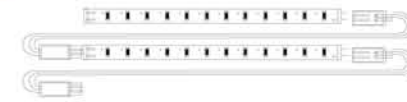

Packaging Presentation

TECHTOUCH

LED Crossover Lamp Kit

Installation Guide

■ Connect with single unit

■ Connected with cable

■ Direct connection

The kit includes