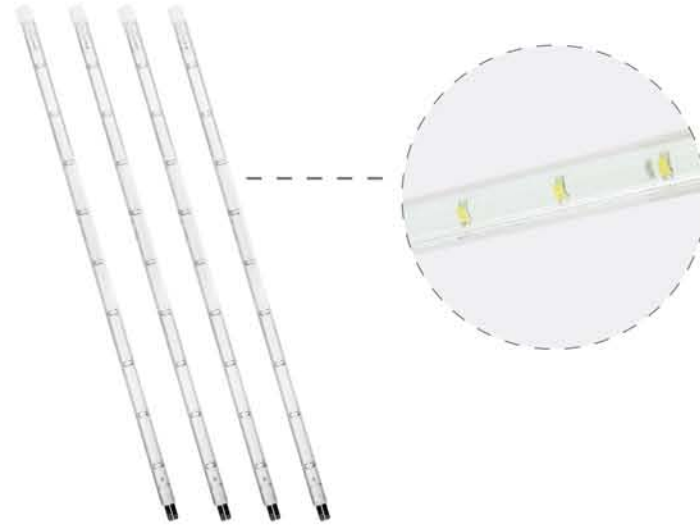

Packaging Presentation

TECHTOUCH

LED Multi-function lamp kit

Installation Guide

The kit includes

Accessory	Number
AXIS Tube	3
Plug&Switch	1
5W Driver	1
End cap with cable	2
End cap	1
Clip	6

Art.No	Nominal Voltage(V)	Output Voltage(V)	Watt (W)	Color	Lumen	Beam (°)	Measurement(mm) L D	Life Time (hrs)	Carton Packing
203001	AC 100-240V	DC 12V	3×1	White	3×60	60	360 12	35000	20
203002	AC 100-240V	DC 12V	3×1	Warmwhite	3×60	60	360 12	35000	20

Packaging Presentation

TECHTOUCH

LED Crossover Lamp Kit

Installation Guide

The kit includes

AXIS

Paste tape & Accessory
Plug&Switch
5W Driver
Junction box (4 ports)

Cable (0.05m)
Cable (2.5m)
Cable (0.3m)