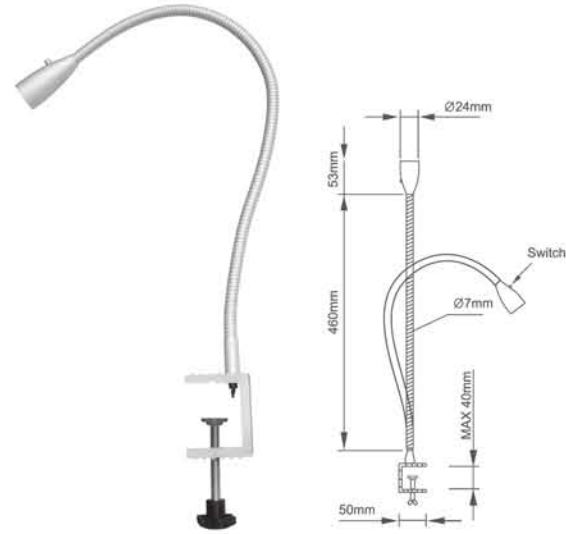

Catalogue

2011- 2012 *LED Interior Luminary*

TECHTOUCH

TECHTOUCH

LED Reading Lamp Kit

Art.No	Nominal Voltage(V)	Output Voltage(V)	Watt (W)	Color	Lumen	Beam (°)	Measurement(mm) L D	Life Time (hrs)	Carton Packing
201001	AC 100-240V	DC 4V	1	White	80	30	593 50	35000	20
201002	AC 100-240V	DC 4V	1	Warmwhite	80	30	593 50	35000	20

Packaging Presentation

TECHTOUCH

LED Multi-function lamp kit

Installation Guide

The kit includes

Accessory	Number
AXIS Tube	3
Plug&Switch	1
5W Driver	1
End cap with cable	2
End cap	1
Clip	6

Art.No	Nominal Voltage(V)	Output Voltage(V)	Watt (W)	Color	Lumen	Beam (°)	Measurement(mm) L D	Life Time (hrs)	Carton Packing
203001	AC 100-240V	DC 12V	3×1	White	3×60	60	360 12	35000	20
203002	AC 100-240V	DC 12V	3×1	Warmwhite	3×60	60	360 12	35000	20

Packaging Presentation

TECHTOUCH

LED Crossover Lamp Kit

Installation Guide

The kit includes

AXIS

Paste tape & Accessory
Plug&Switch
5W Driver
Junction box (4 ports)

Cable (0.05m)
Cable (2.5m)
Cable (0.3m)