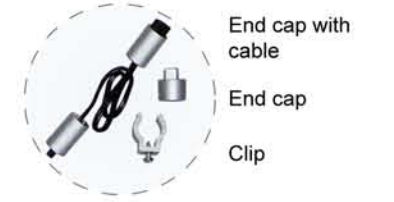

Packaging Presentation

TECHTOUCH

LED Multi-function lamp kit

Installation Guide

The kit includes

Accessory	Number
AXIS Tube	3
Plug&Switch	1
5W Driver	1
End cap with cable	2
End cap	1
Clip	6

Art.No	Nominal Voltage(V)	Output Voltage(V)	Watt (W)	Color	Lumen	Beam (°)	Measurement(mm) L D	Life Time (hrs)	Carton Packing
203001	AC 100-240V	DC 12V	3×1	White	3×60	60	360 12	35000	20
203002	AC 100-240V	DC 12V	3×1	Warmwhite	3×60	60	360 12	35000	20

Packaging Presentation

TECHTOUCH

LED Crossover Lamp Kit

Installation Guide

The kit includes

AXIS

Paste tape & Accessory
Plug&Switch
5W Driver
Junction box (4 ports)

Cable (0.05m)
Cable (2.5m)
Cable (0.3m)